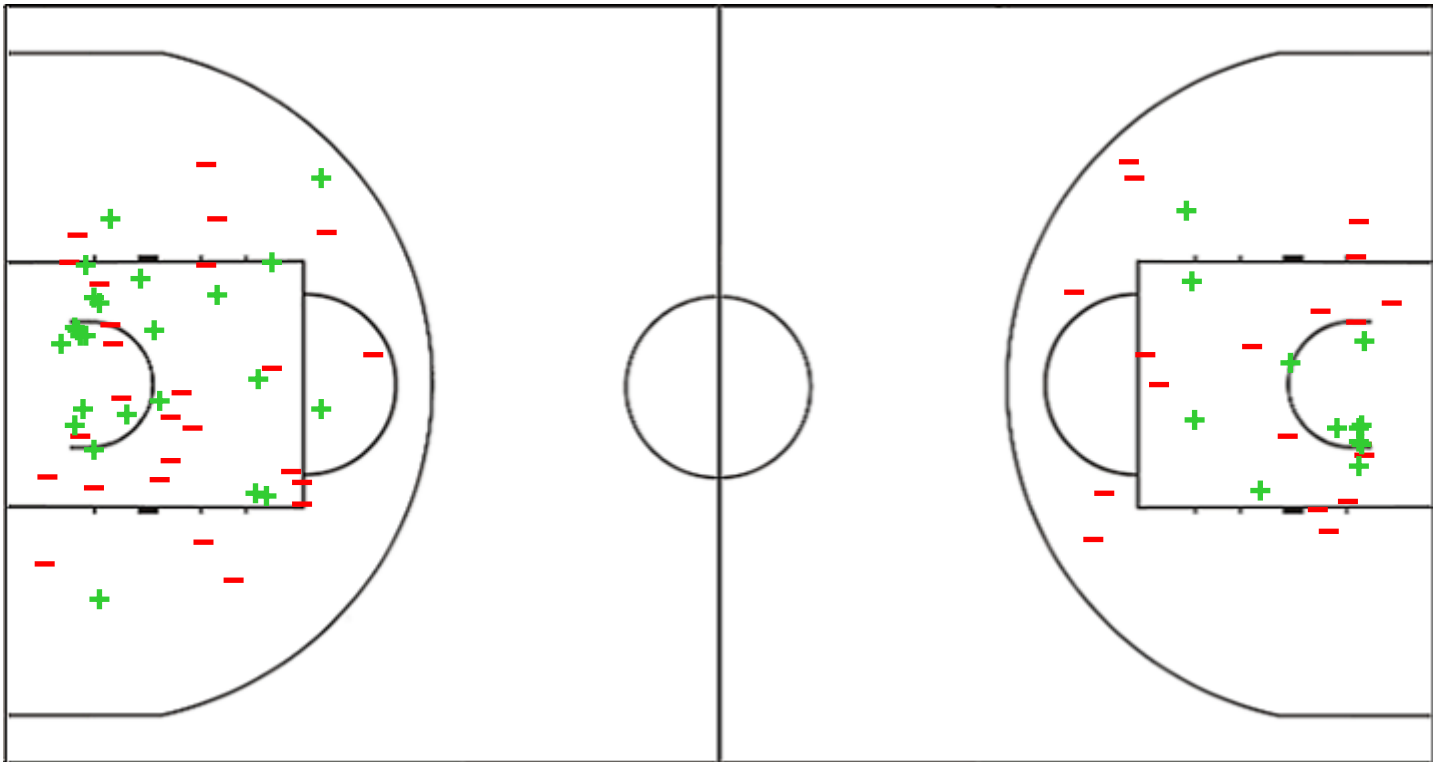

Liga Sudamericana de Clubes Femenina 2022

Venue: Estadio Ciudad
Game Date: FRI 13 MAY 2022
Game Time: 19:00

Game No: C/3
Attendance: 100
Game Duration: 01:50

Shot Chart

CAR 76 vs 67 MAL

(17-25, 21-21, 12-9, 26-12)

Scoring by 5 min intervals:

	Q1		Q2		Q3		Q4	
CARL	8	17	26	38	43	50	60	76
AZ								
Club	9	25	35	46	54	55	61	67
Depor								

CAR - CARL AZ

MAL - Club Deportivo Malvin

CAR	M / A	%
Fied Goals	32 / 72	44
2 Points	24 / 50	48
3 Points	8 / 22	36
Free Throws	4 / 5	80

%	M / A	MAL
38	24 / 63	Fied Goals
39	12 / 31	2 Points
38	12 / 32	3 Points
70	7 / 10	Free Throws