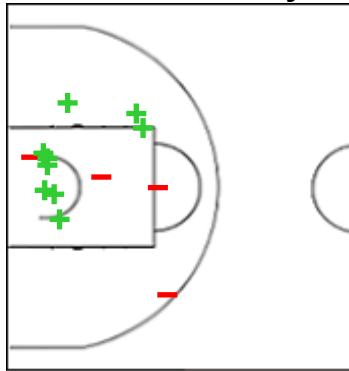

2 BAPTISTE Trinity

	M / A	%
Fied Goals	10 / 15	67
2 Points	9 / 13	69
3 Points	1 / 2	50
Free Throws	3 / 3	100