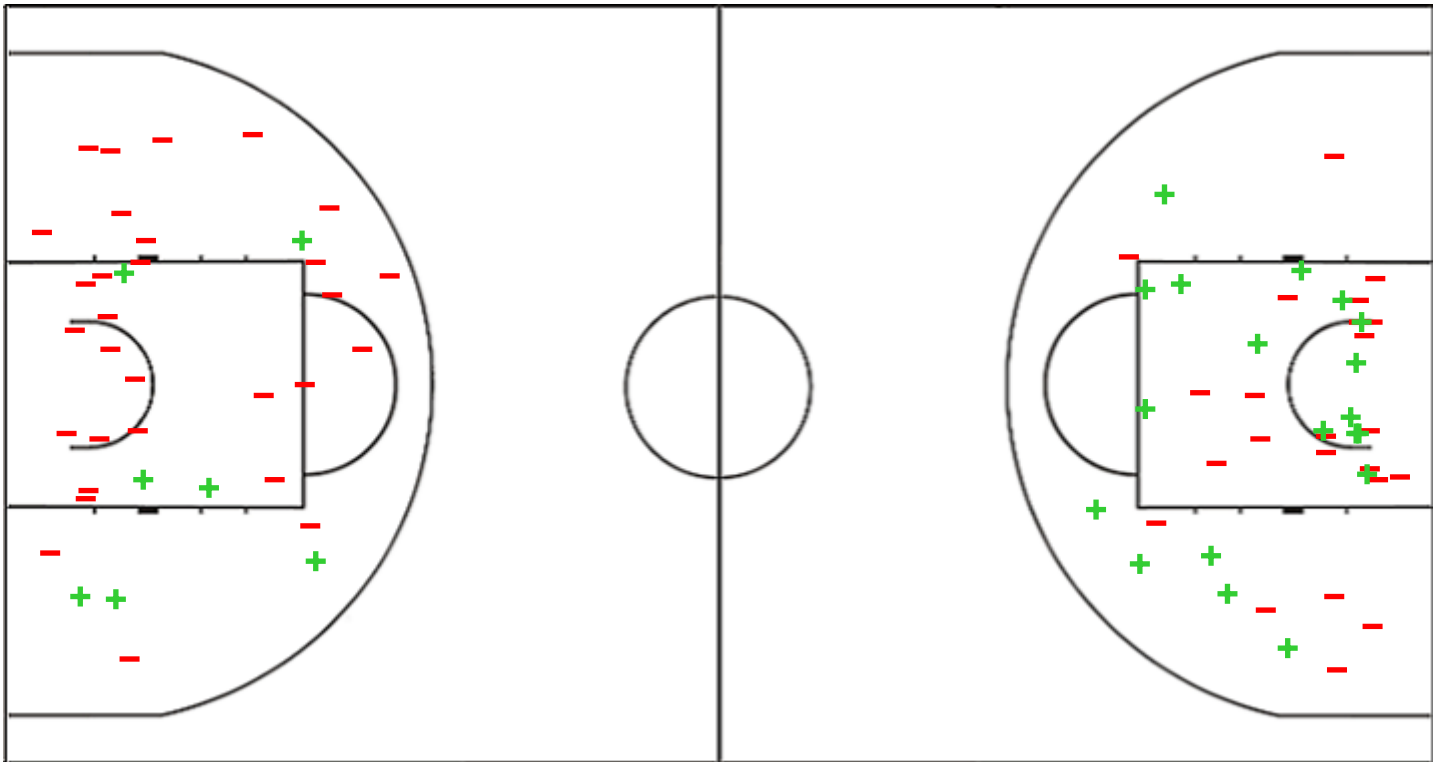

Scoring by 5 min intervals:

**CARL
 AZ
 Felix
 Pere**

	Q1		Q2		Q3		Q4	
CARL	9	14	16	25	31	39	45	50
AZ	4	14	22	27	36	43	49	62

CAR - CARL AZ

FPC - Felix Perez

CAR	M / A	%
Fied Goals	16 / 58	28
2 Points	7 / 37	19
3 Points	9 / 21	43
Free Throws	9 / 14	64