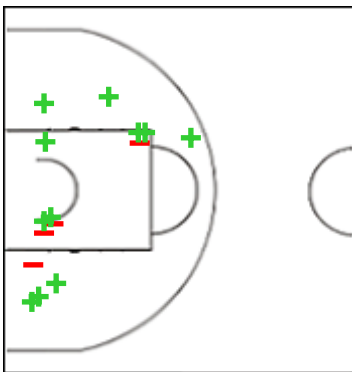

Liga Sudamericana de Clubes Femenina 2022

Venue: Estadio 8 de Junio
Game Date: WED 08 JUN 2022
Game Time: 21:30

Game No: 20
Attendance: 0
Game Duration: 01:52

Shot Chart

DEF 88 vs 80 BER

(23-18, 24-21, 17-21, 24-20)

Scoring by 5 min intervals:

	Q1		Q2		Q3		Q4	
Defens or S Berazategu	15	23	37	47	60	64	71	88
	11	18	29	39	46	60	70	80

DEF - Defensor Sporting Club

1 MONROE Jacinta

	M / A	%
Fied Goals	11 / 15	73
2 Points	11 / 15	73
3 Points	0 / 0	0
Free Throws	4 / 5	80