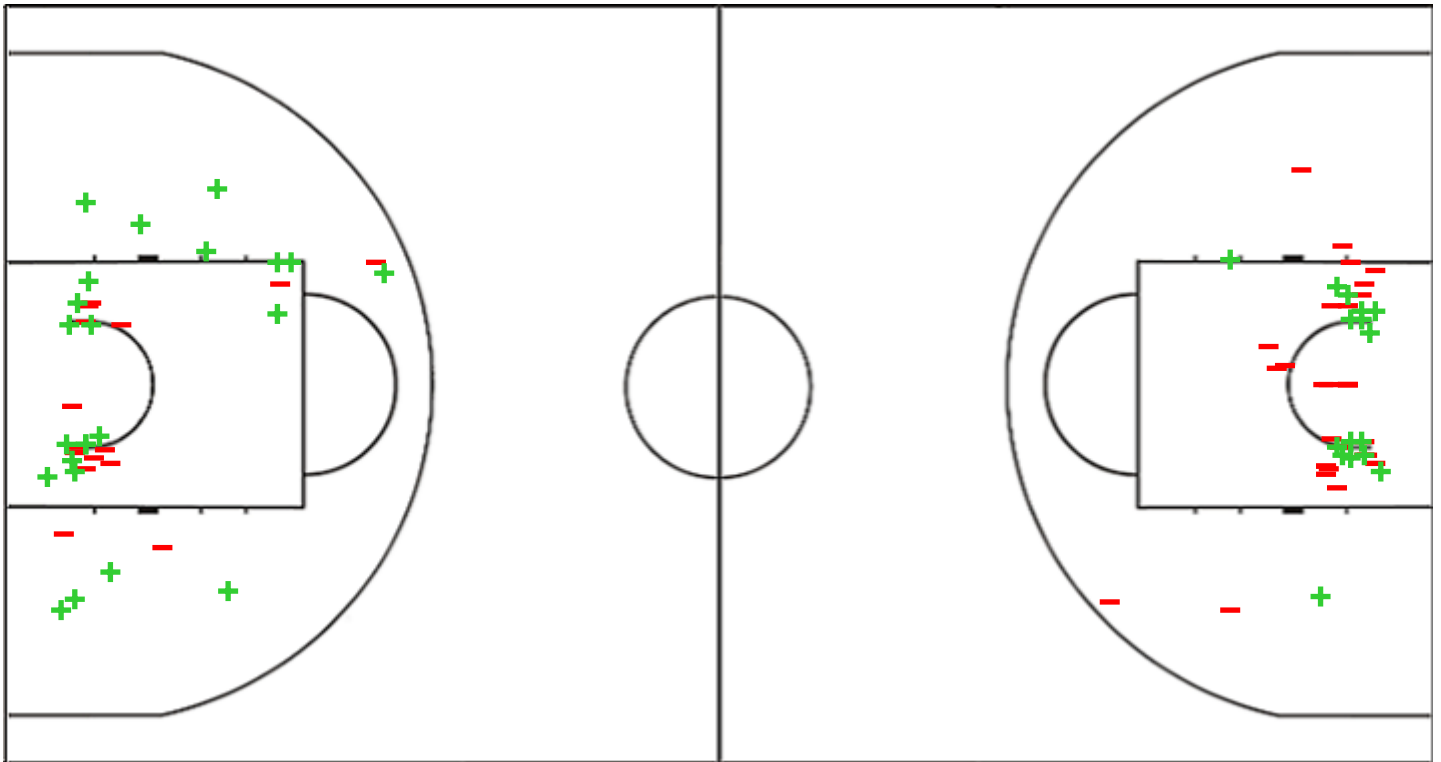

## Shot Chart

### DEF 88 vs 80 BER

(23-18, 24-21, 17-21, 24-20)

Scoring by 5 min intervals:

	Q1		Q2		Q3		Q4	
Defens or S	15	23	37	47	60	64	71	88
Berazategu	11	18	29	39	46	60	70	80

DEF - Defensor Sporting Club

BER - Berazategui