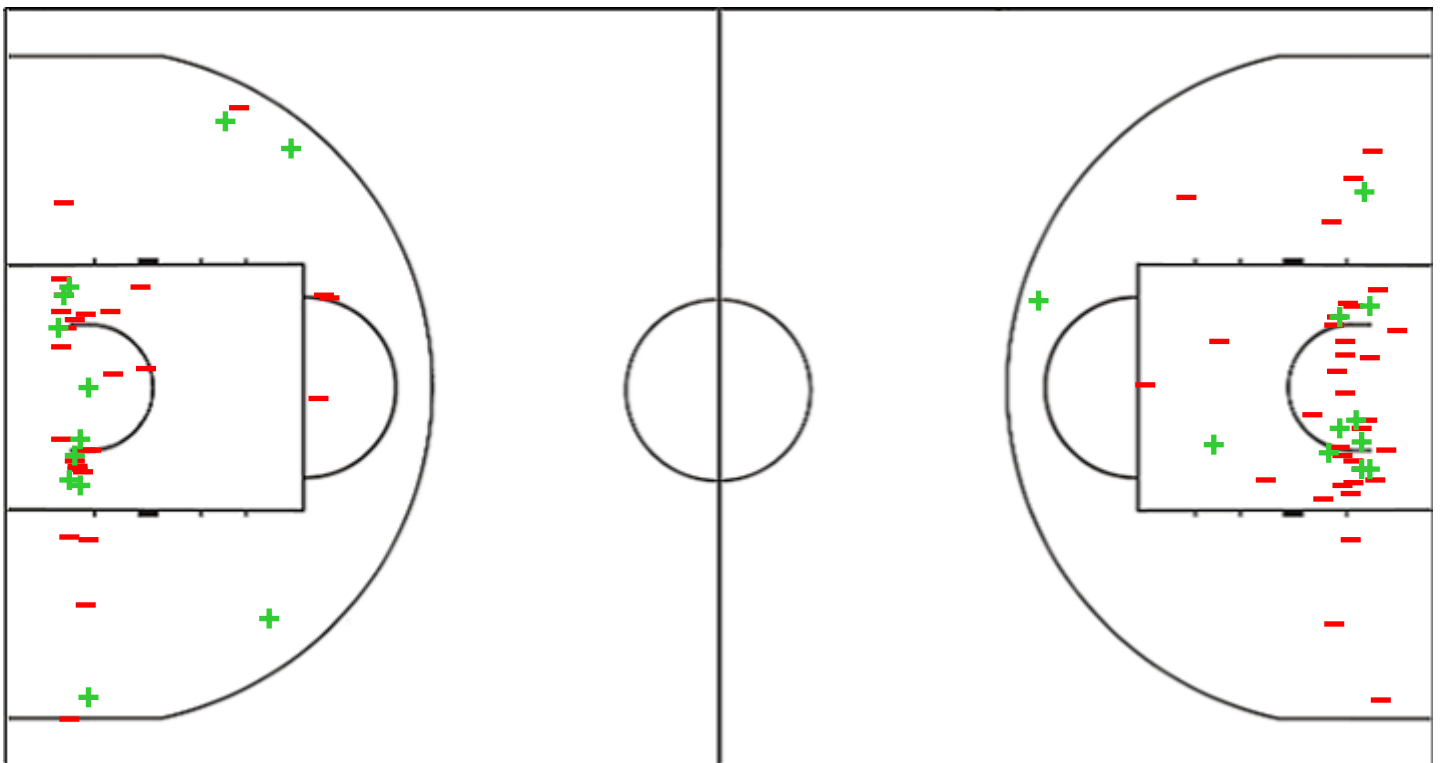

Liga Sudamericana de Clubes Femenina 2022

Venue: Estadio 8 de Junio
Game Date: THU 09 JUN 2022
Game Time: 19:00

Game No: 21
Attendance: 0
Game Duration: 01:51

Shot Chart

SSB 48 vs 46 BER

(11-12, 10-11, 15-21, 12-2)

Scoring by 5 min intervals:

	Q1		Q2		Q3		Q4	
Società Sp	4	11	18	21	28	36	42	48
Berazategu	5	12	19	23	37	44	44	46

SSB - Societa Sportiva Bocca

BER - Berazategui

SSB	M / A	%
Fied Goals	16 / 67	24
2 Points	12 / 39	31
3 Points	4 / 28	14
Free Throws	12 / 22	55

%	M / A	BER
21	14 / 66	Fied Goals
24	11 / 45	2 Points
14	3 / 21	3 Points
68	15 / 22	Free Throws