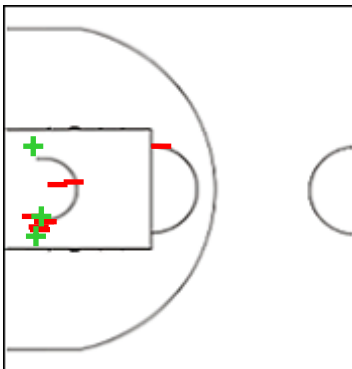

Venue: Estadio 8 de Junio
 Game Date: THU 09 JUN 2022
 Game Time: 19:00

Game No: 21
 Attendance: 0
 Game Duration: 01:51

Shot Chart

SSB 48 vs 46 BER

(11-12, 10-11, 15-21, 12-2)

Scoring by 5 min intervals:

| | Q1 | | Q2 | | Q3 | | Q4 | |
|-----------------------|----|----|----|----|----|----|----|----|
| Societá Sp Berazategu | 4 | 11 | 18 | 21 | 28 | 36 | 42 | 48 |
| Berazategu | 5 | 12 | 19 | 23 | 37 | 44 | 44 | 46 |

SSB - Societá Sportiva Bocca

16 SARMIENTO Maria

| | M / A | % |
|-------------|-------|----|
| Fied Goals | 2 / 7 | 29 |
| 2 Points | 1 / 2 | 50 |
| 3 Points | 1 / 5 | 20 |
| Free Throws | 0 / 0 | 0 |

23 SMITH Janae Louise

| | M / A | % |
|-------------|--------|----|
| Fied Goals | 4 / 13 | 31 |
| 2 Points | 3 / 10 | 30 |
| 3 Points | 1 / 3 | 33 |
| Free Throws | 4 / 5 | 80 |

30 KING Mariah Ilesha

| | M / A | % |
|-------------|--------|----|
| Fied Goals | 3 / 13 | 23 |
| 2 Points | 3 / 11 | 27 |
| 3 Points | 0 / 2 | 0 |
| Free Throws | 5 / 7 | 71 |