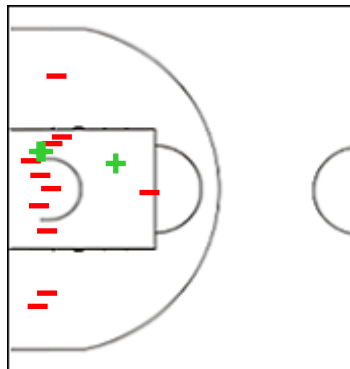

10 FERNANDEZ Florencia

	M / A	%
Fied Goals	3 / 15	20
2 Points	3 / 14	21
3 Points	0 / 1	0
Free Throws	0 / 0	0