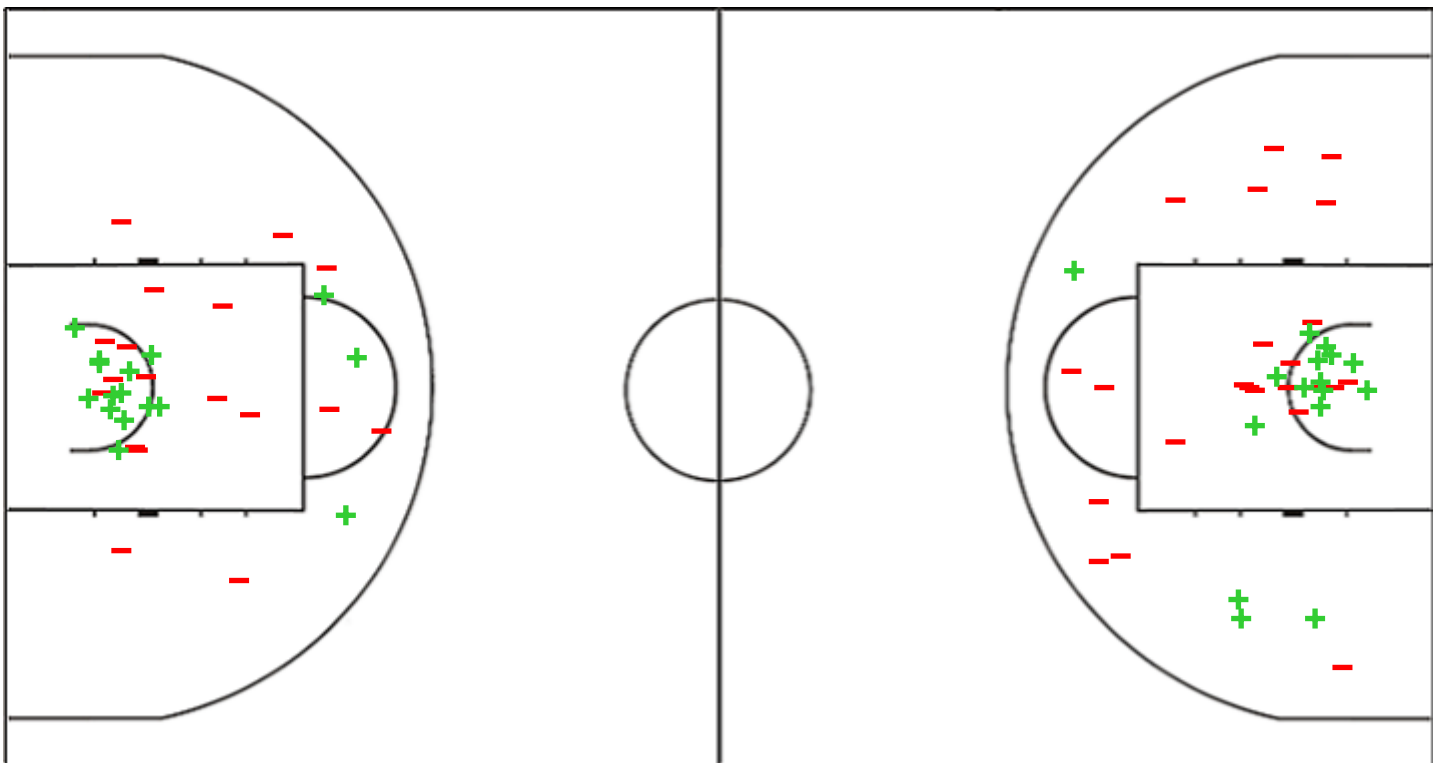

Liga Sudamericana de Clubes Femenina 2022

Venue: Estadio 8 de Junio
Game Date: THU 09 JUN 2022
Game Time: 21:30

Game No: 22
Attendance: 0
Game Duration: 01:37

Shot Chart

FPC 69 vs 51 DEF

(14-14, 23-4, 13-20, 19-13)

Scoring by 5 min intervals:

	Q1		Q2		Q3		Q4	
Felix Perez	3	14	24	37	48	50	66	69
Defens or S	5	14	16	18	27	38	45	51

FPC - Felix Perez

DEF - Defensor Sporting Club

FPC	M / A	%
Fied Goals	26 / 59	44
2 Points	16 / 34	47
3 Points	10 / 25	40
Free Throws	7 / 10	70

DEF	M / A	%
Fied Goals	20 / 54	37
2 Points	16 / 39	41
3 Points	4 / 15	27
Free Throws	7 / 12	58