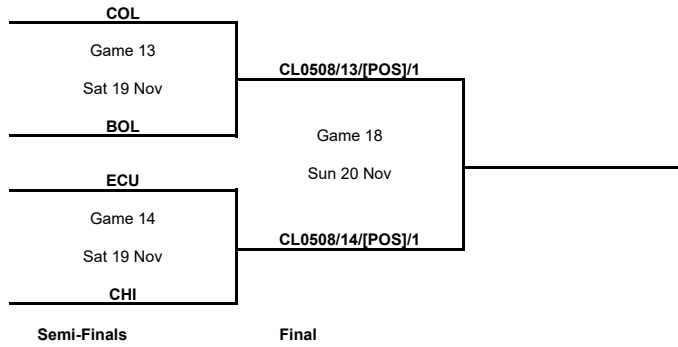

Semi-Finals

Phase	Game No	Teams	Date	Start Time	Location	Attendance	Final
Semi-Finals	A	ARG vs PAR	Sat 19 Nov	00:00	Estadio Obras Sanitarias		
		BRA vs URU	Sat 19 Nov	00:00	Estadio Obras Sanitarias		

Classification 7-8

Final

Phase	Game No	Teams	Date	Start Time	Location	Attendance	Final	
Final	A	SF/15/[POS]/1 vs SF/16/[POS]/1	Sun 20 Nov	00:00	Estadio Obras Sanitarias			

Legend :							
Class.	Classification	Diff.	Difference	DSQ	Disqualified	GP	Games played
OTx	Overtime	Qx	Quarter Time	W/L	Win/Loss		

South American U15 Championship 2022

TOURNAMENT SUMMARY

Classification 5-8

Classification 5-6

Classification 7-8

3rd Place Game