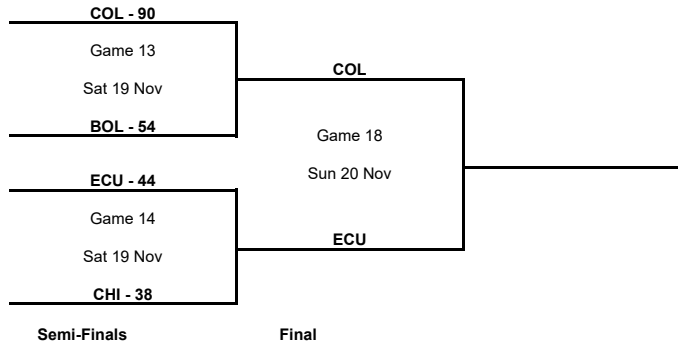

South American U15 Championship 2022

TOURNAMENT SUMMARY

Classification 5-8

Classification 5-6

Classification 7-8