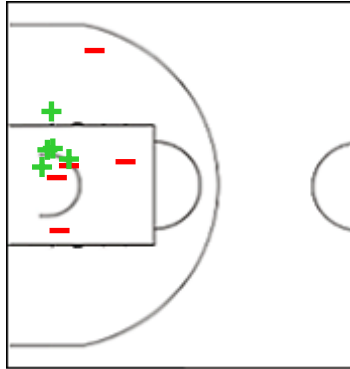

%	M / A	CHI
31	18 / 59	Fied Goals
46	17 / 37	2 Points
5	1 / 22	3 Points
27	3 / 11	Free Throws

Shot Chart

ARG 54 vs 40 CHI

(15-10, 13-12, 19-8, 7-10)

Scoring by 5 min intervals:

	Q1		Q2		Q3		Q4	
ARG	13	15	18	28	42	47	54	54
CHI	4	10	17	22	28	30	34	40

ARG - Argentina

1 LETA Rocio

	M / A	%
Fied Goals	1 / 8	13
2 Points	1 / 7	14
3 Points	0 / 1	0
Free Throws	1 / 1	100

2 BOULLON Isabella

	M / A	%
Fied Goals	5 / 11	45
2 Points	5 / 10	50
3 Points	0 / 1	0
Free Throws	0 / 0	0