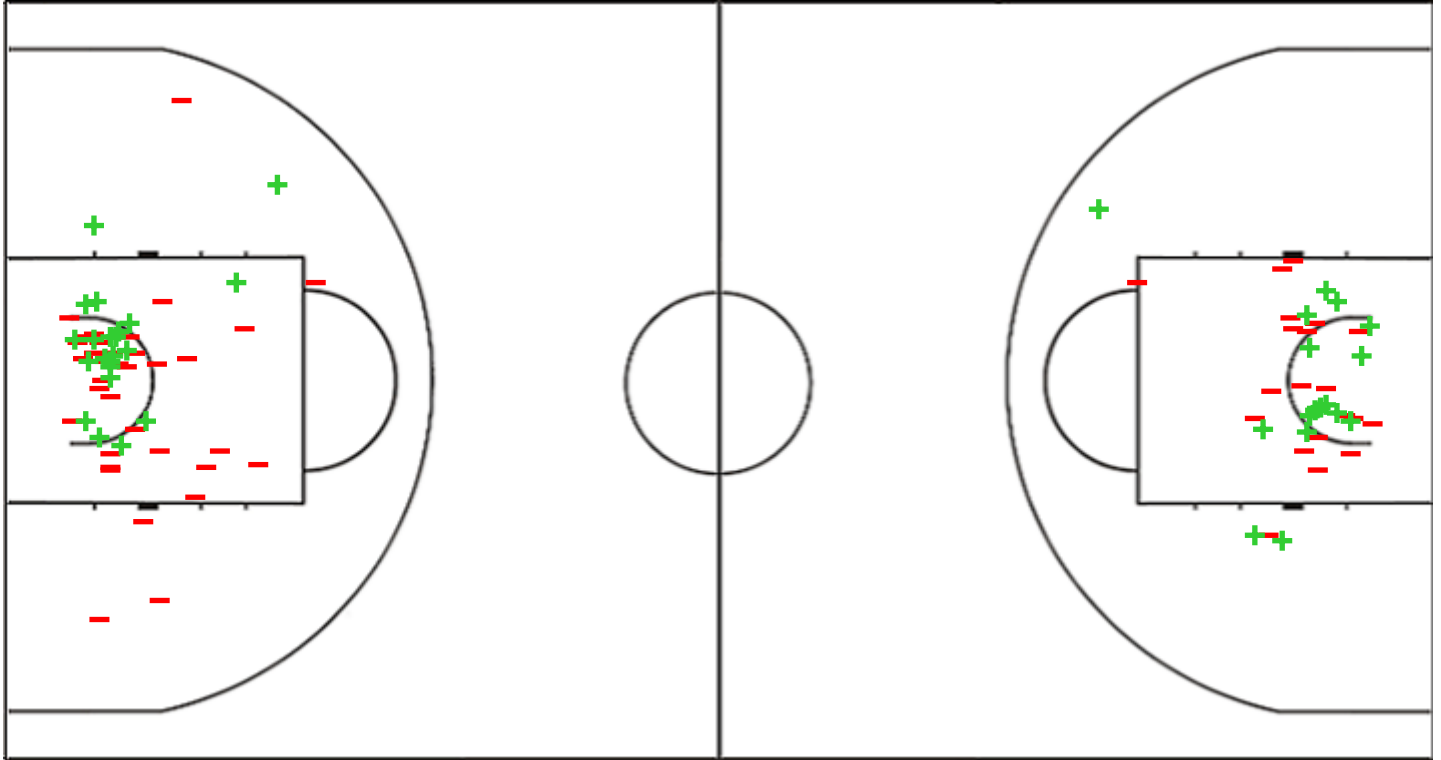

South American U15 Women's Championship 2022

Venue: CEO 2
Game Date: WED 23 NOV 2022
Game Time: 20:30

Game No: A/1
Attendance: 0
Game Duration: 01:40

Shot Chart

ARG 54 vs 40 CHI

(15-10, 13-12, 19-8, 7-10)

Scoring by 5 min intervals:

	Q1		Q2		Q3		Q4	
ARG	13	15	18	28	42	47	54	54
CHI	4	10	17	22	28	30	34	40

ARG - Argentina

CHI - Chile

ARG	M / A	%
Fied Goals	24 / 72	33
2 Points	22 / 57	39
3 Points	2 / 15	13
Free Throws	4 / 11	36

%	M / A	CHI
31	18 / 59	Fied Goals
46	17 / 37	2 Points
5	1 / 22	3 Points
27	3 / 11	Free Throws