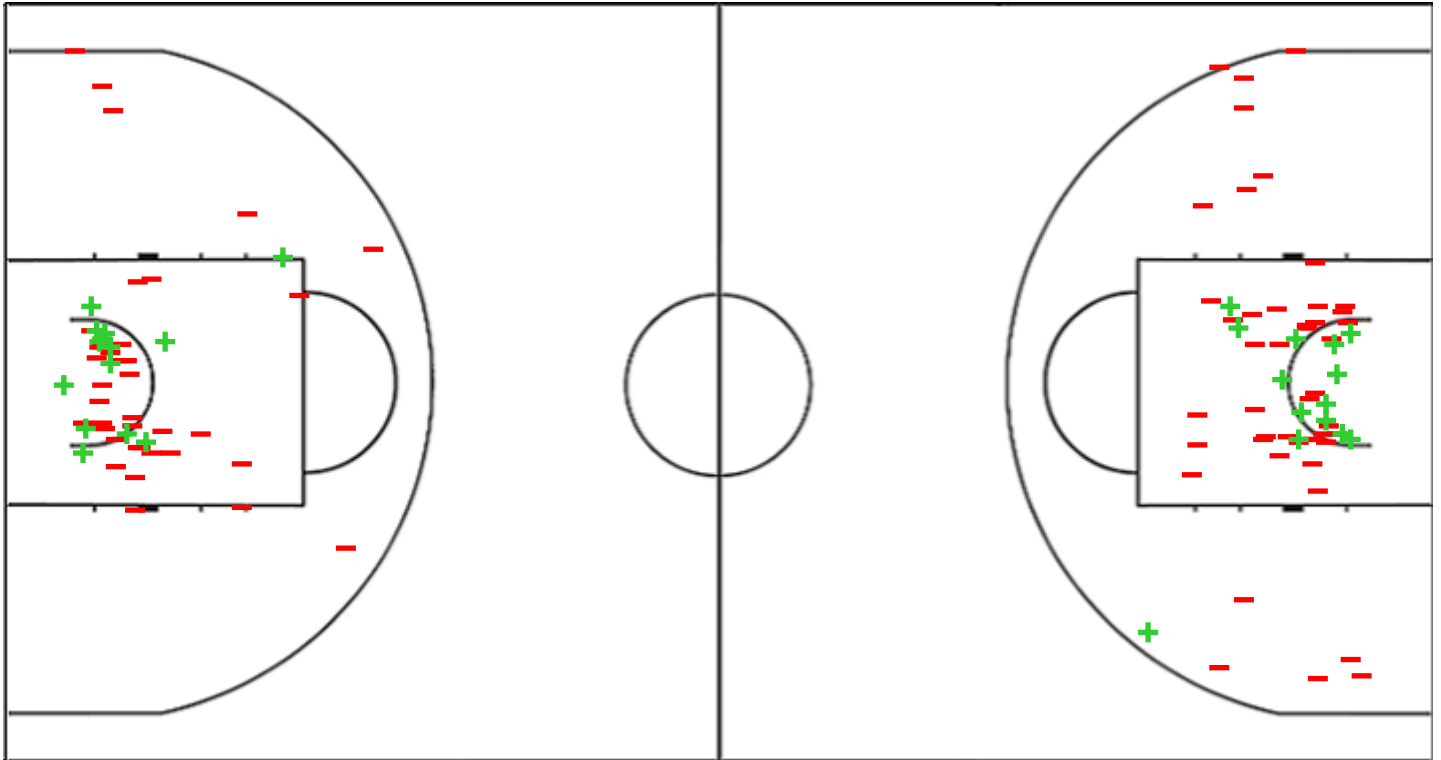

South American U15 Women's Championship 2022

Venue: CEO 2
Game Date: THU 24 NOV 2022
Game Time: 20:30

Game No: A/4
Attendance: 0
Game Duration: 01:36

Shot Chart

CHI 43 vs 55 BOL

(11-14, 13-4, 7-19, 12-18)

Scoring by 5 min intervals:

	Q1		Q2		Q3		Q4	
CHI	6	11	15	24	28	31	37	43
BOL	6	14	16	18	27	37	49	55

CHI - Chile

BOL - Bolivia

CHI	M / A	%
Fied Goals	18 / 79	23
2 Points	14 / 52	27
3 Points	4 / 27	15
Free Throws	3 / 9	33

%	M / A	BOL
26	21 / 81	Fied Goals
23	14 / 60	2 Points
33	7 / 21	3 Points
100	6 / 6	Free Throws