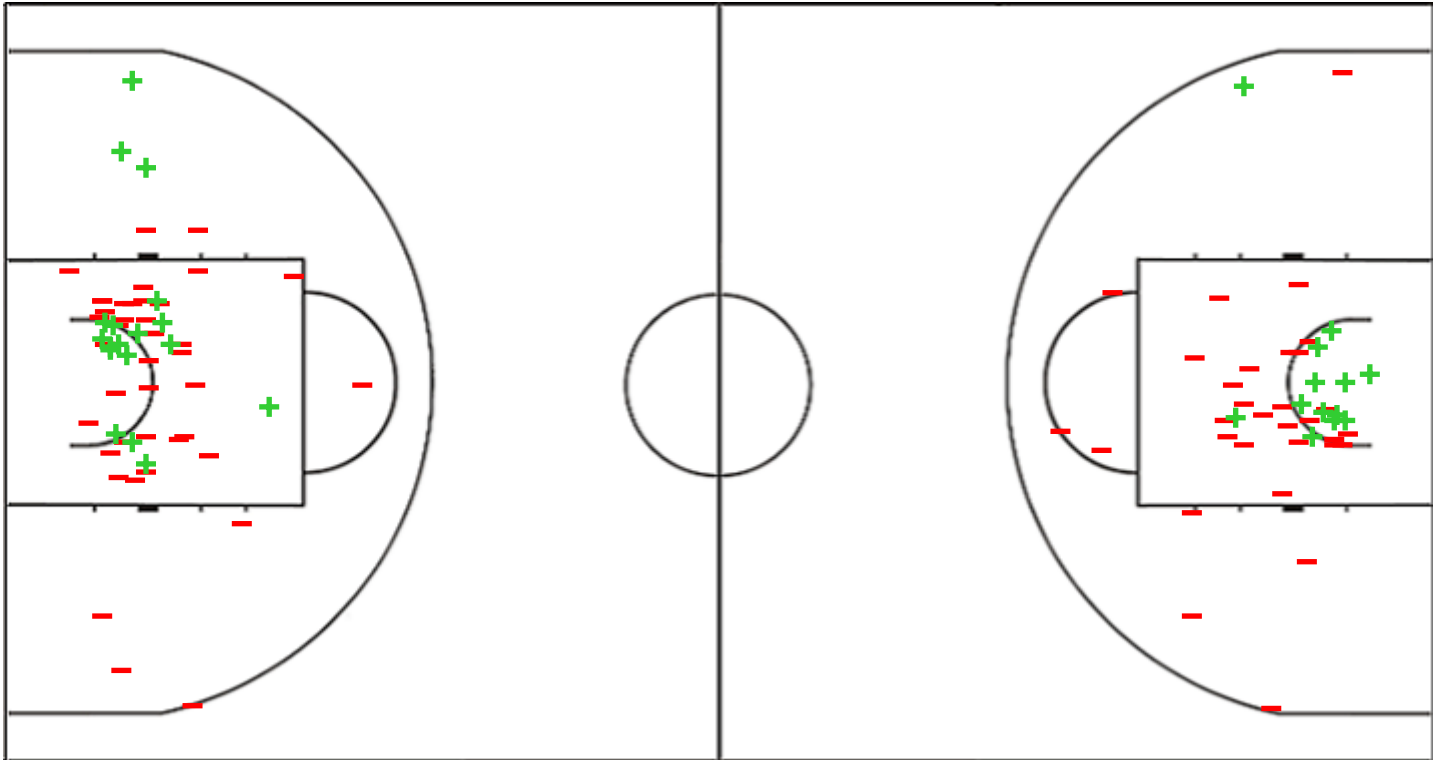

South American U15 Women's Championship 2022

Venue: CEO 2
Game Date: FRI 25 NOV 2022
Game Time: 20:30

Game No: A/6
Attendance: 0
Game Duration: 01:46

Shot Chart

PAR 56 vs 50 CHI

(11-16, 18-11, 13-13, 14-10)

Scoring by 5 min intervals:

	Q1		Q2		Q3		Q4	
PAR	5	11	18	29	36	42	48	56
CHI	5	16	22	27	36	40	42	50

PAR - Paraguay

CHI - Chile

PAR	M / A	%
Fied Goals	23 / 77	30
2 Points	18 / 59	31
3 Points	5 / 18	28
Free Throws	5 / 11	45

%	M / A	CHI
28	19 / 67	Fied Goals
30	13 / 44	2 Points
26	6 / 23	3 Points
55	6 / 11	Free Throws