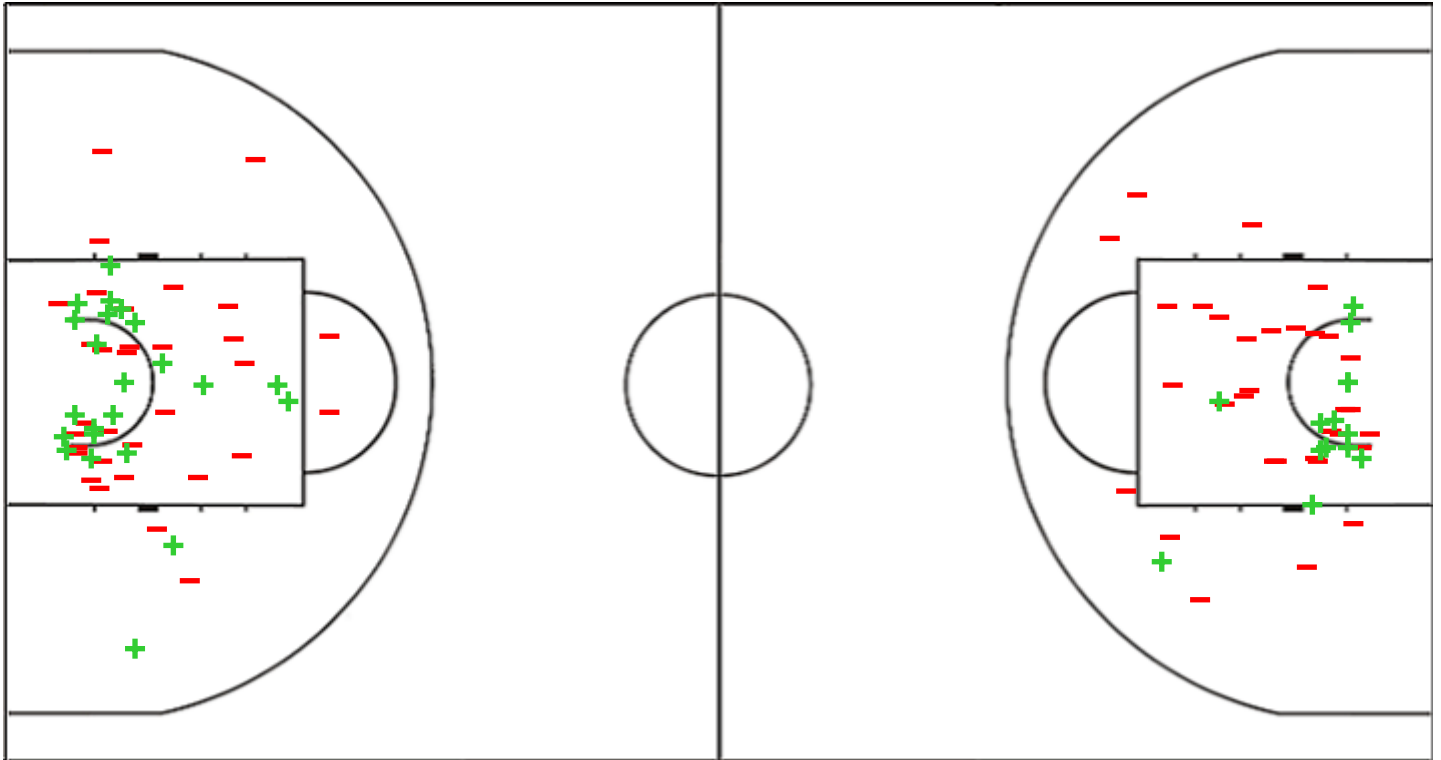

Shot Chart

BRA 70 vs 41 ECU

(22-11, 11-6, 18-11, 19-13)

Scoring by 5 min intervals:

	Q1		Q2		Q3		Q4	
BRA	12	22	27	33	44	51	62	70
ECU	8	11	14	17	19	28	33	41

BRA - Brazil

ECU - Ecuador

BRA	M / A	%
Fied Goals	26 / 70	37
2 Points	23 / 55	42
3 Points	3 / 15	20
Free Throws	15 / 27	56