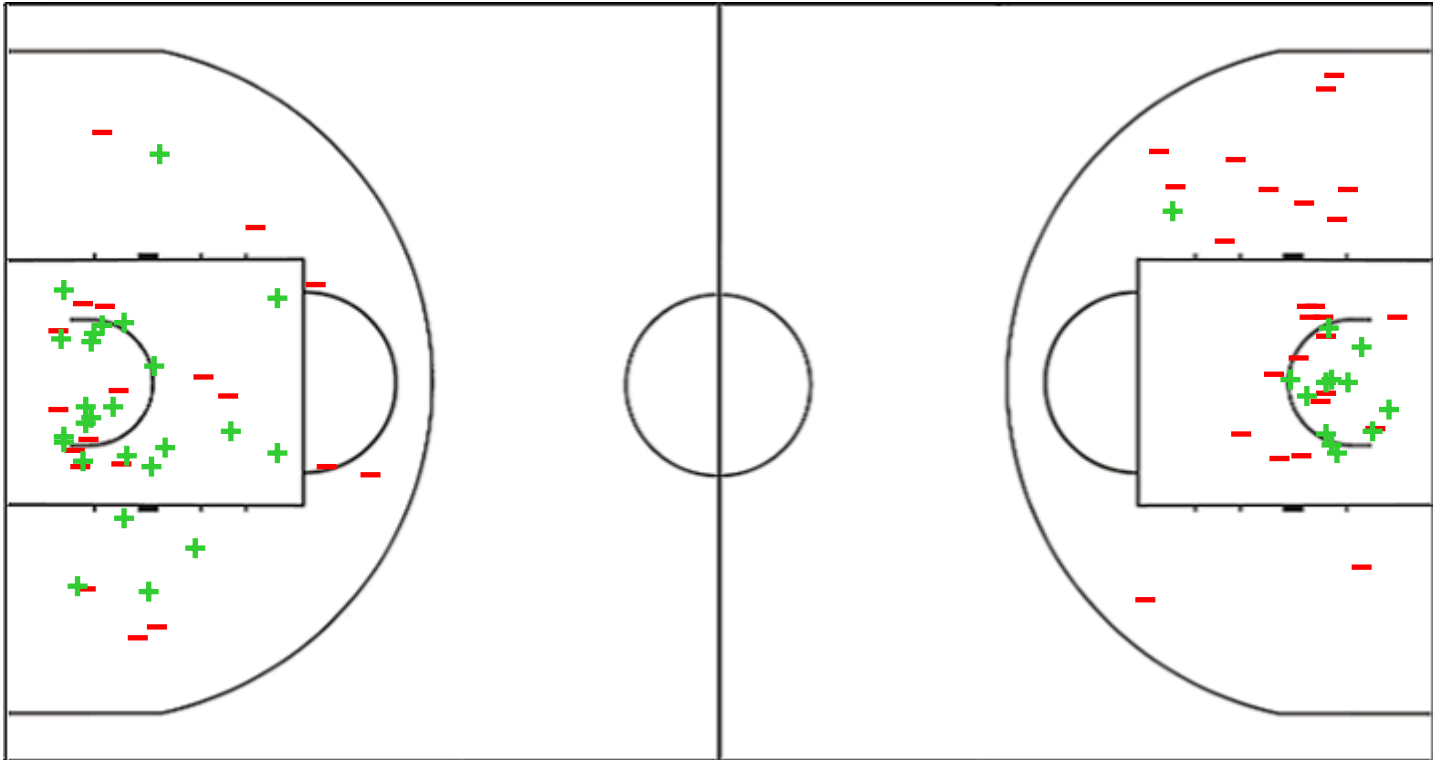

Shot Chart

CHI 68 vs 60 BOL

(20-13, 16-18, 20-10, 12-19)

Scoring by 5 min intervals:

	Q1		Q2		Q3		Q4	
CHI	8	20	26	36	47	56	60	68
BOL	8	13	27	31	33	41	47	60

CHI - Chile

BOL - Bolivia

CHI	M / A	%
Fied Goals	28 / 71	39
2 Points	25 / 44	57
3 Points	3 / 27	11
Free Throws	9 / 17	53

%	M / A	BOL
31	22 / 71	Fied Goals
33	13 / 39	2 Points
28	9 / 32	3 Points
39	7 / 18	Free Throws

Shot Chart

CHI 68 vs 60 BOL

(20-13, 16-18, 20-10, 12-19)

Scoring by 5 min intervals:

	Q1		Q2		Q3		Q4	
CHI	8	20	26	36	47	56	60	68
BOL	8	13	27	31	33	41	47	60