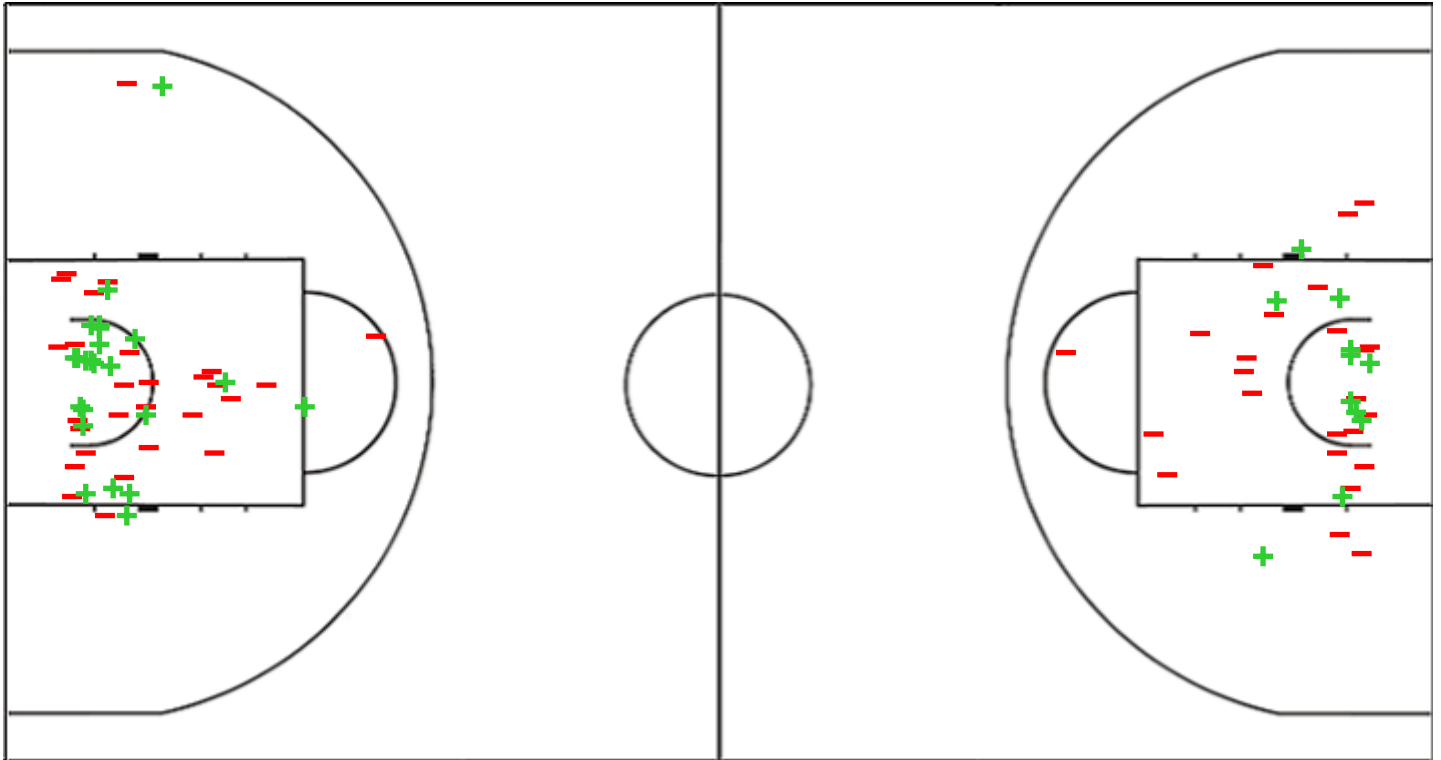

Shot Chart

ARG 60 vs 41 COL

(13-11, 22-14, 17-7, 8-9)

Scoring by 5 min intervals:

	Q1		Q2		Q3		Q4	
ARG	6	13	23	35	41	52	57	60
COL	9	11	20	25	27	32	39	41

ARG - Argentina

COL - Colombia

ARG	M / A	%
Fied Goals	25 / 69	36
2 Points	23 / 51	45
3 Points	2 / 18	11
Free Throws	8 / 18	44

%	M / A	COL
27	14 / 52	Fied Goals
31	11 / 35	2 Points
18	3 / 17	3 Points
43	10 / 23	Free Throws

Shot Chart

ARG 60 vs 41 COL

(13-11, 22-14, 17-7, 8-9)

Scoring by 5 min intervals:

	Q1		Q2		Q3		Q4	
ARG	6	13	23	35	41	52	57	60
COL	9	11	20	25	27	32	39	41