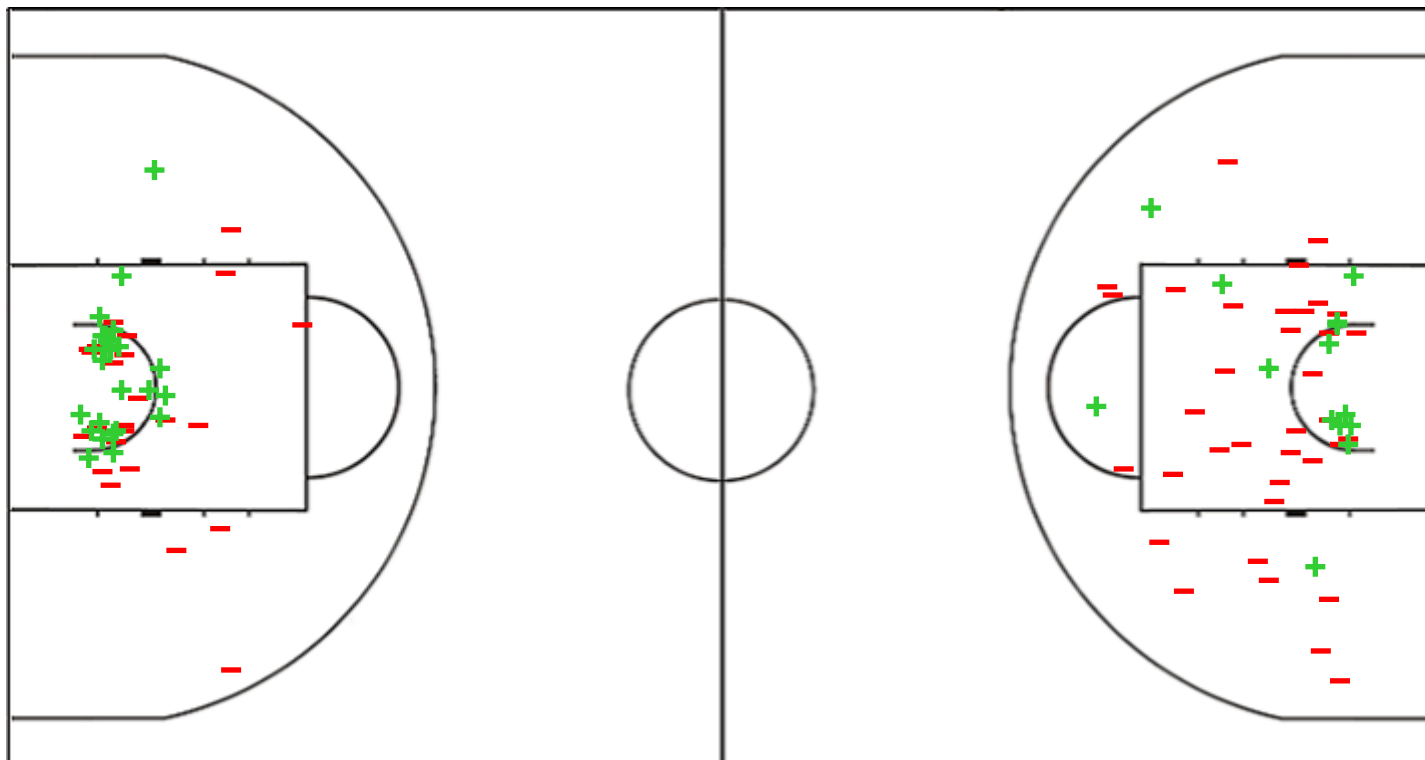

Shot Chart

BRA 100 vs 37 CHI

(23-4, 32-14, 25-9, 20-10)

Scoring by 5 min intervals:

	Q1		Q2		Q3		Q4	
BRA	13	23	43	55	70	80	86	100
CHI	2	4	6	18	22	27	33	37

BRA - Brazil

CHI - Chile

BRA	M / A	%
Fied Goals	36 / 94	38
2 Points	25 / 49	51
3 Points	11 / 45	24
Free Throws	17 / 21	81

CHI	M / A	%
Fied Goals	17 / 74	23
2 Points	14 / 50	28
3 Points	3 / 24	13
Free Throws	0 / 3	0

Shot Chart

BRA 100 vs 37 CHI

(23-4, 32-14, 25-9, 20-10)

Scoring by 5 min intervals:

	Q1		Q2		Q3		Q4	
BRA	13	23	43	55	70	80	86	100
CHI	2	4	6	18	22	27	33	37