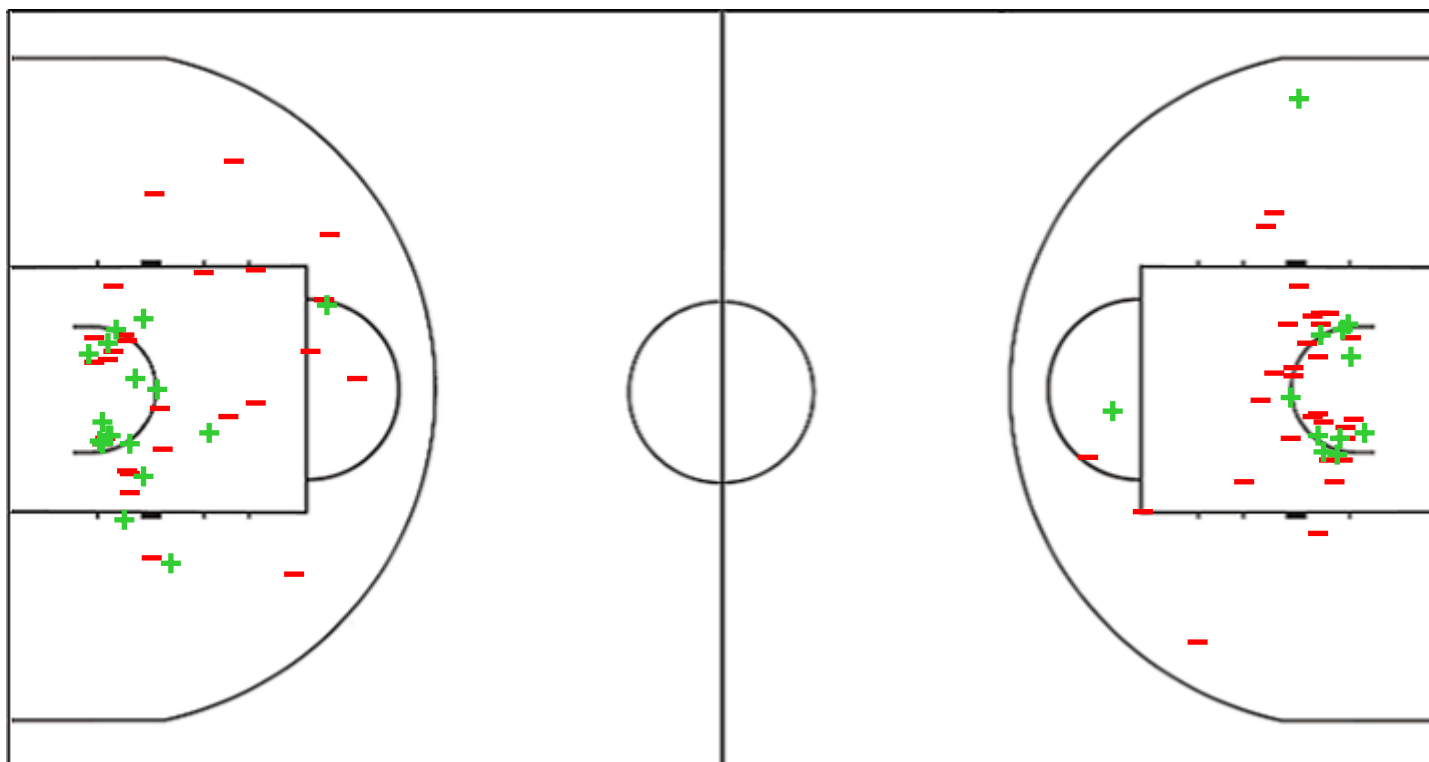

Shot Chart

CHI 61 vs 51 ECU

(14-20, 24-4, 8-11, 15-16)

Scoring by 5 min intervals:

	Q1		Q2		Q3		Q4	
CHI	7	14	28	38	40	46	50	61
ECU	9	20	23	24	32	35	45	51

CHI - Chile

ECU - Ecuador

CHI	M / A	%
Fied Goals	23 / 65	35
2 Points	17 / 43	40
3 Points	6 / 22	27
Free Throws	9 / 13	69