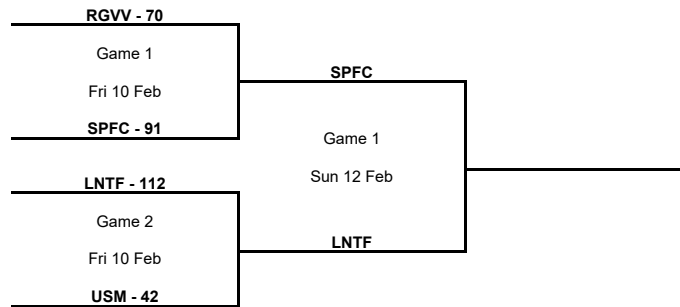

TOURNAMENT SUMMARY

Semi-Finals

Phase	Game No	Teams	Date	Start Time	Location	Attendance	Final	Q1	Q2	Q3	Q4
Semi-Finals	A	RGVV vs São Paulo Futebol Clube	Fri 10 Feb	18:00	Pabellón de Deportes de Tenerife Santiago Martin		70-91	18-24	12-22	14-22	26-23
		LNTF vs USM	Fri 10 Feb	21:00	Pabellón de Deportes de Tenerife Santiago Martin	4,062	112-42	25-6	27-10	31-11	29-15

3rd Place Game

Phase	Game No	Teams	Date	Start Time	Location	Attendance	Final	
3rd Place Game	A	RGVV vs USM	Sun 12 Feb	16:00	Pabellón de Deportes de Tenerife Santiago Martin			

Final

Phase	Game No	Teams	Date	Start Time	Location	Attendance	Final	
Final	A	São Paulo Futebol Clube vs LNTF	Sun 12 Feb	19:00	Pabellón de Deportes de Tenerife Santiago Martin			

Legend :

Class.	Classification	Diff.	Difference	DSQ	Disqualified	GP	Games played
OTx	Overtime	Qx	Quarter Time	W/L	Win/Loss		

Semi-Finals

Final

3rd Place Game