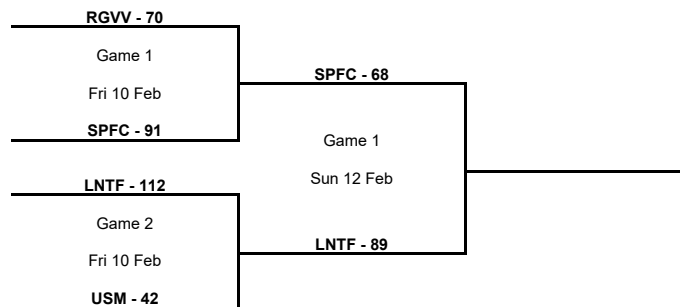

TOURNAMENT SUMMARY

Semi-Finals

Phase	Game No	Teams	Date	Start Time	Location	Attendance	Final	Q1	Q2	Q3	Q4
Semi-Finals	A	RGVV vs São Paulo Futebol Clube	Fri 10 Feb	18:00	Pabellón de Deportes de Tenerife Santiago Martin		70-91	18-24	12-22	14-22	26-23
		LNTF vs USM	Fri 10 Feb	21:00	Pabellón de Deportes de Tenerife Santiago Martin	4,062	112-42	25-6	27-10	31-11	29-15

3rd Place Game

Phase	Game No	Teams	Date	Start Time	Location	Attendance	Final	Q1	Q2	Q3	Q4
3rd Place Game	A	RGVV vs USM	Sun 12 Feb	16:00	Pabellón de Deportes de Tenerife Santiago Martin		107-84	32-20	31-17	24-18	20-29

Final

Phase	Game No	Teams	Date	Start Time	Location	Attendance	Final	Q1	Q2	Q3	Q4
Final	A	São Paulo Futebol Clube vs LNTF	Sun 12 Feb	19:00	Pabellón de Deportes de Tenerife Santiago Martin	4,887	68-89	19-25	16-18	18-22	15-24

Legend :

Class.	Classification	Diff.	Difference	DSQ	Disqualified	GP	Games played
OTx	Overtime	Qx	Quarter Time	W/L	Win/Loss		

Semi-Finals

Final