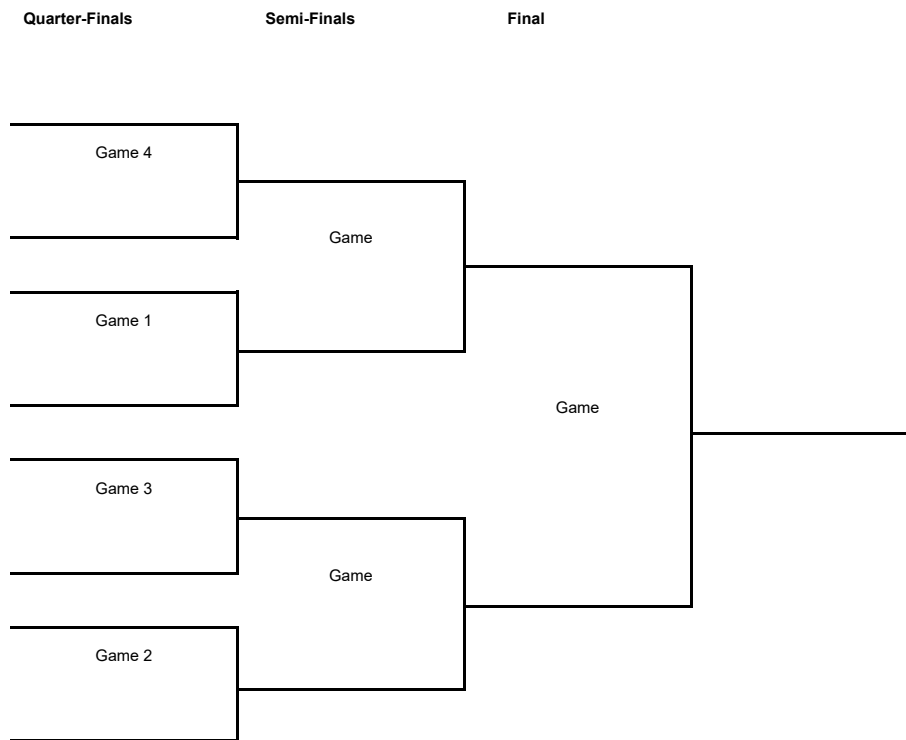

TOURNAMENT SUMMARY