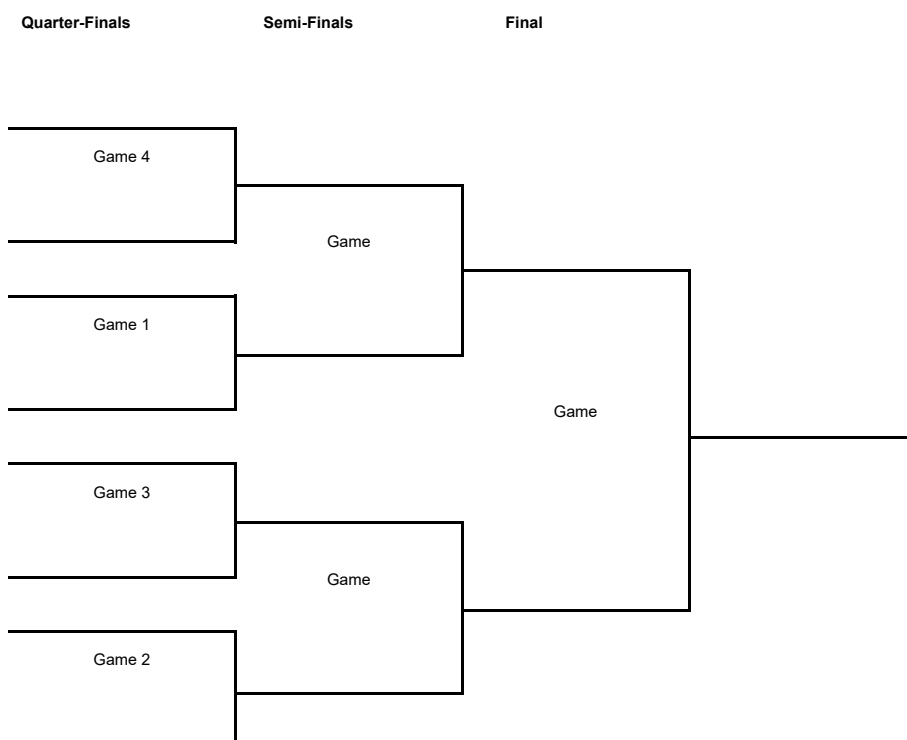

TOURNAMENT SUMMARY