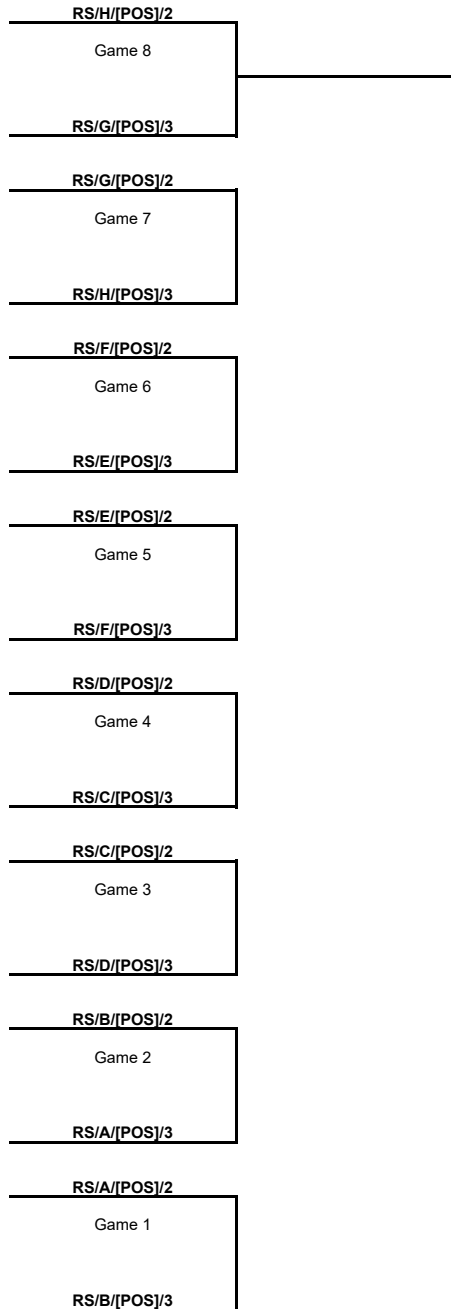

TOURNAMENT SUMMARY

Round of 16 - Group K

Phase	Game No	Teams	Date	Start Time	Location	Attendance	Final	
Round of 16	10	Play-ins/5/[POS]/1 vs RS/C/[POS]/1						
	12	Play-ins/5/[POS]/1 vs RS/G/[POS]/1						
	2	RS/C/[POS]/1 vs RS/G/[POS]/1						
	3	RS/C/[POS]/1 vs Play-ins/5/[POS]/1						
	5	RS/G/[POS]/1 vs Play-ins/5/[POS]/1						
	7	RS/G/[POS]/1 vs RS/C/[POS]/1						

Round of 16 - Group L

Phase	Game No	Teams	Date	Start Time	Location	Attendance	Final	
Round of 16	1	RS/D/[POS]/1 vs Play-ins/1/[POS]/1						
	10	RS/H/[POS]/1 vs Play-ins/1/[POS]/1						
	11	RS/D/[POS]/1 vs RS/H/[POS]/1						
	12	Play-ins/1/[POS]/1 vs Play-ins/6/[POS]/1						
	2	RS/H/[POS]/1 vs Play-ins/6/[POS]/1						
	3	Play-ins/6/[POS]/1 vs Play-ins/1/[POS]/1						
	4	RS/H/[POS]/1 vs RS/D/[POS]/1						
	5	RS/D/[POS]/1 vs Play-ins/6/[POS]/1						
	6	Play-ins/1/[POS]/1 vs RS/H/[POS]/1						
	7	Play-ins/6/[POS]/1 vs RS/H/[POS]/1						
	8	Play-ins/1/[POS]/1 vs RS/D/[POS]/1						
	9	Play-ins/6/[POS]/1 vs RS/D/[POS]/1						

Quarter-Finals

Phase	Game No	Teams	Date	Start Time	Location	Attendance	Final	
Quarter-Finals	A							
	B							
	C							

Legend :

Class.	Classification	Diff.	Difference	DSQ	Disqualified	GP	Games played
OTx	Overtime	Qx	Quarter Time	W/L	Win/Loss		

TOURNAMENT SUMMARY

Play-ins