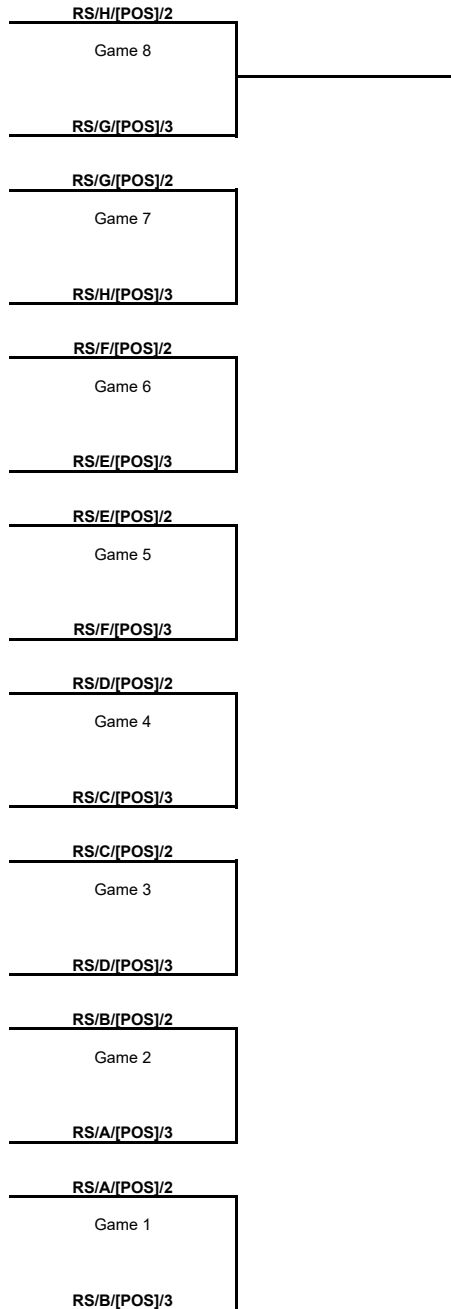

TOURNAMENT SUMMARY

Round of 16 - Group K

Phase	Game No	Teams	Date	Start Time	Location	Attendance	Final
Round of 16	10	Play-ins/5/[POS]/1 vs RS/C/[POS]/1					
	12	Play-ins/5/[POS]/1 vs RS/G/[POS]/1					
	2	RS/C/[POS]/1 vs RS/G/[POS]/1					
	3	RS/C/[POS]/1 vs Play-ins/5/[POS]/1					
	5	RS/G/[POS]/1 vs Play-ins/5/[POS]/1					
	7	RS/G/[POS]/1 vs RS/C/[POS]/1					

Round of 16 - Group L

Phase	Game No	Teams	Date	Start Time	Location	Attendance	Final
Round of 16	1	RS/D/[POS]/1 vs Play-ins/1/[POS]/1					
	10	RS/H/[POS]/1 vs Play-ins/1/[POS]/1					
	11	RS/D/[POS]/1 vs RS/H/[POS]/1					
	12	Play-ins/1/[POS]/1 vs Play-ins/6/[POS]/1					
	2	RS/H/[POS]/1 vs Play-ins/6/[POS]/1					
	3	Play-ins/6/[POS]/1 vs Play-ins/1/[POS]/1					
	4	RS/H/[POS]/1 vs RS/D/[POS]/1					
	5	RS/D/[POS]/1 vs Play-ins/6/[POS]/1					
	6	Play-ins/1/[POS]/1 vs RS/H/[POS]/1					
	7	Play-ins/6/[POS]/1 vs RS/H/[POS]/1					
	8	Play-ins/1/[POS]/1 vs RS/D/[POS]/1					
	9	Play-ins/6/[POS]/1 vs RS/D/[POS]/1					

Quarter-Finals

Phase	Game No	Teams	Date	Start Time	Location	Attendance	Final
Quarter-Finals	A						
	B						
	C						

Legend :

Class.	Classification	Diff.	Difference	DSQ	Disqualified	GP	Games played
OTx	Overtime	Qx	Quarter Time	W/L	Win/Loss		

TOURNAMENT SUMMARY

Play-ins