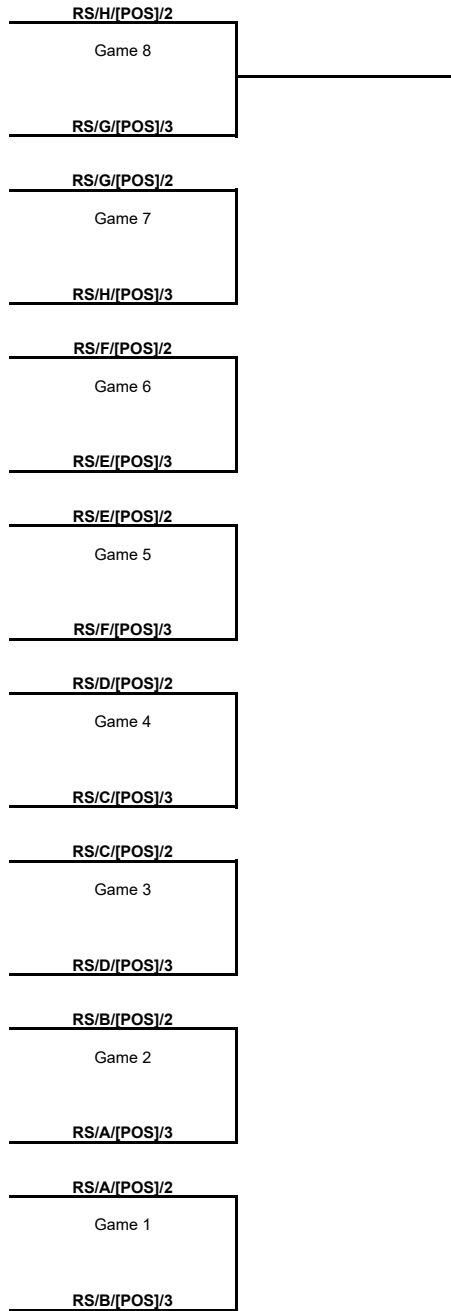

TOURNAMENT SUMMARY

Round of 16 - Group K

Phase	Game No	Teams	Date	Start Time	Location	Attendance	Final
Round of 16	10	Play-ins/5/[POS]/1 vs RS/C/[POS]/1					
	12	Play-ins/5/[POS]/1 vs RS/G/[POS]/1					
	2	RS/C/[POS]/1 vs RS/G/[POS]/1					
	3	RS/C/[POS]/1 vs Play-ins/5/[POS]/1					
	5	RS/G/[POS]/1 vs Play-ins/5/[POS]/1					
	7	RS/G/[POS]/1 vs RS/C/[POS]/1					

Round of 16 - Group L

Phase	Game No	Teams	Date	Start Time	Location	Attendance	Final
Round of 16	1	RS/D/[POS]/1 vs Play-ins/1/[POS]/1					
	10	RS/H/[POS]/1 vs Play-ins/1/[POS]/1					
	11	RS/D/[POS]/1 vs RS/H/[POS]/1					
	12	Play-ins/1/[POS]/1 vs Play-ins/6/[POS]/1					
	2	RS/H/[POS]/1 vs Play-ins/6/[POS]/1					
	3	Play-ins/6/[POS]/1 vs Play-ins/1/[POS]/1					
	4	RS/H/[POS]/1 vs RS/D/[POS]/1					
	5	RS/D/[POS]/1 vs Play-ins/6/[POS]/1					
	6	Play-ins/1/[POS]/1 vs RS/H/[POS]/1					
	7	Play-ins/6/[POS]/1 vs RS/H/[POS]/1					
	8	Play-ins/1/[POS]/1 vs RS/D/[POS]/1					
	9	Play-ins/6/[POS]/1 vs RS/D/[POS]/1					

Quarter-Finals

Phase	Game No	Teams	Date	Start Time	Location	Attendance	Final
Quarter-Finals	A						
	B						
	C						

Legend :

Class.	Classification	Diff.	Difference	DSQ	Disqualified	GP	Games played
OTx	Overtime	Qx	Quarter Time	W/L	Win/Loss		

TOURNAMENT SUMMARY

Play-ins