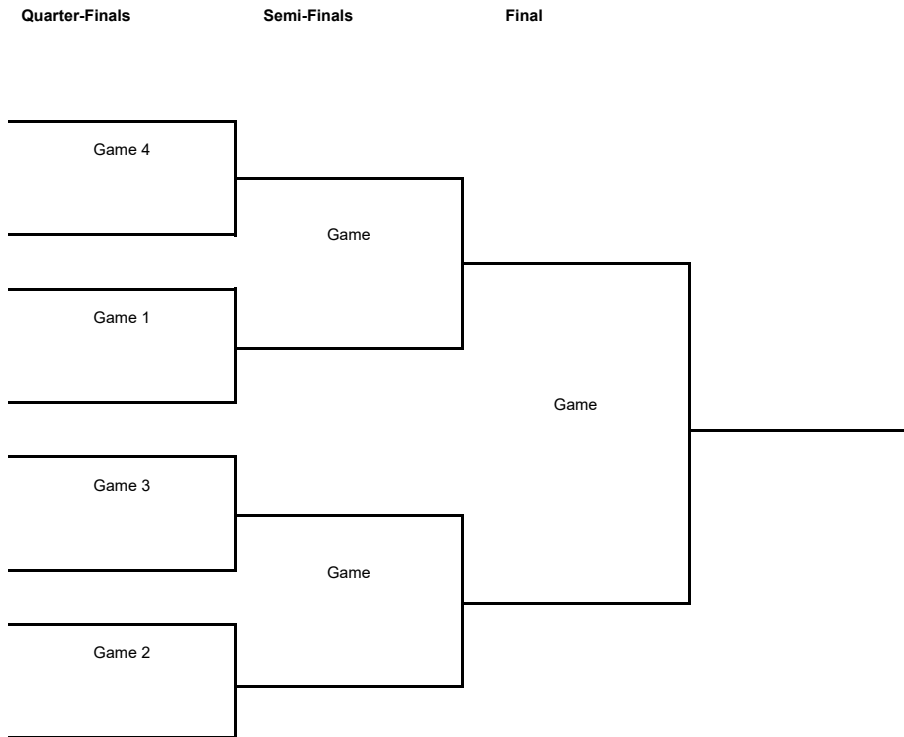

TOURNAMENT SUMMARY

3rd Place Game