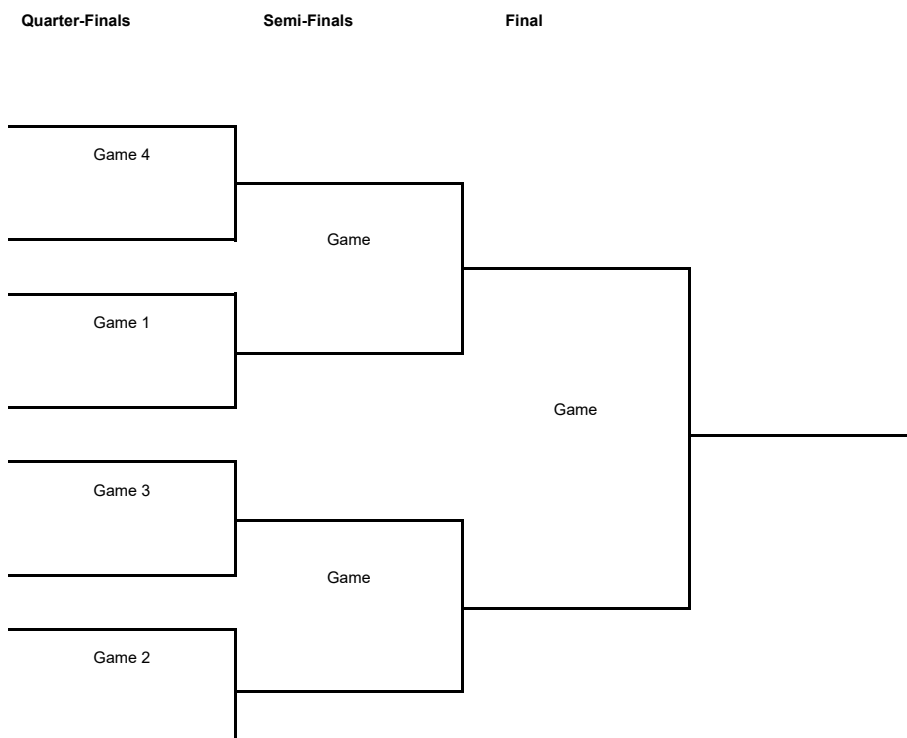

TOURNAMENT SUMMARY