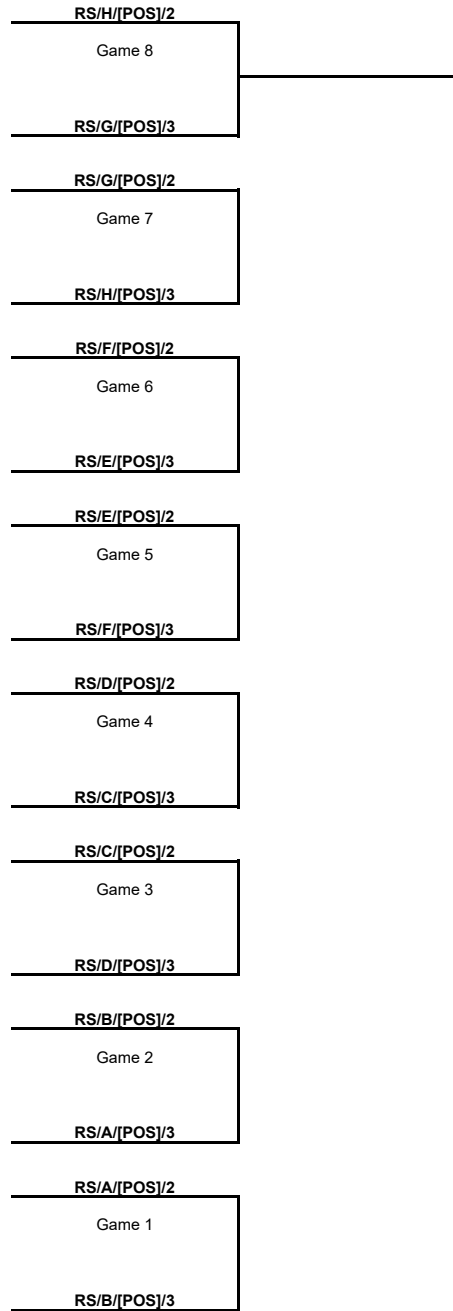

TOURNAMENT SUMMARY

Round of 16 - Group K

Phase	Game No	Teams	Date	Start Time	Location	Attendance	Final
Round of 16	10	Play-ins/5/[POS]/1 vs RS/C/[POS]/1					
	12	Play-ins/5/[POS]/1 vs RS/G/[POS]/1					
	2	RS/C/[POS]/1 vs RS/G/[POS]/1					
	3	RS/C/[POS]/1 vs Play-ins/5/[POS]/1					
	5	RS/G/[POS]/1 vs Play-ins/5/[POS]/1					
	7	RS/G/[POS]/1 vs RS/C/[POS]/1					

Round of 16 - Group L

Phase	Game No	Teams	Date	Start Time	Location	Attendance	Final
Round of 16	1	RS/D/[POS]/1 vs Play-ins/1/[POS]/1					
	10	RS/H/[POS]/1 vs Play-ins/1/[POS]/1					
	11	RS/D/[POS]/1 vs RS/H/[POS]/1					
	12	Play-ins/1/[POS]/1 vs Play-ins/6/[POS]/1					
	2	RS/H/[POS]/1 vs Play-ins/6/[POS]/1					
	3	Play-ins/6/[POS]/1 vs Play-ins/1/[POS]/1					
	4	RS/H/[POS]/1 vs RS/D/[POS]/1					
	5	RS/D/[POS]/1 vs Play-ins/6/[POS]/1					
	6	Play-ins/1/[POS]/1 vs RS/H/[POS]/1					
	7	Play-ins/6/[POS]/1 vs RS/H/[POS]/1					
	8	Play-ins/1/[POS]/1 vs RS/D/[POS]/1					
	9	Play-ins/6/[POS]/1 vs RS/D/[POS]/1					

Quarter-Finals

Phase	Game No	Teams	Date	Start Time	Location	Attendance	Final
Quarter-Finals	A						
	B						
	C						

Legend :

Class.	Classification	Diff.	Difference	DSQ	Disqualified	GP	Games played
OTx	Overtime	Qx	Quarter Time	W/L	Win/Loss		

TOURNAMENT SUMMARY

Play-ins