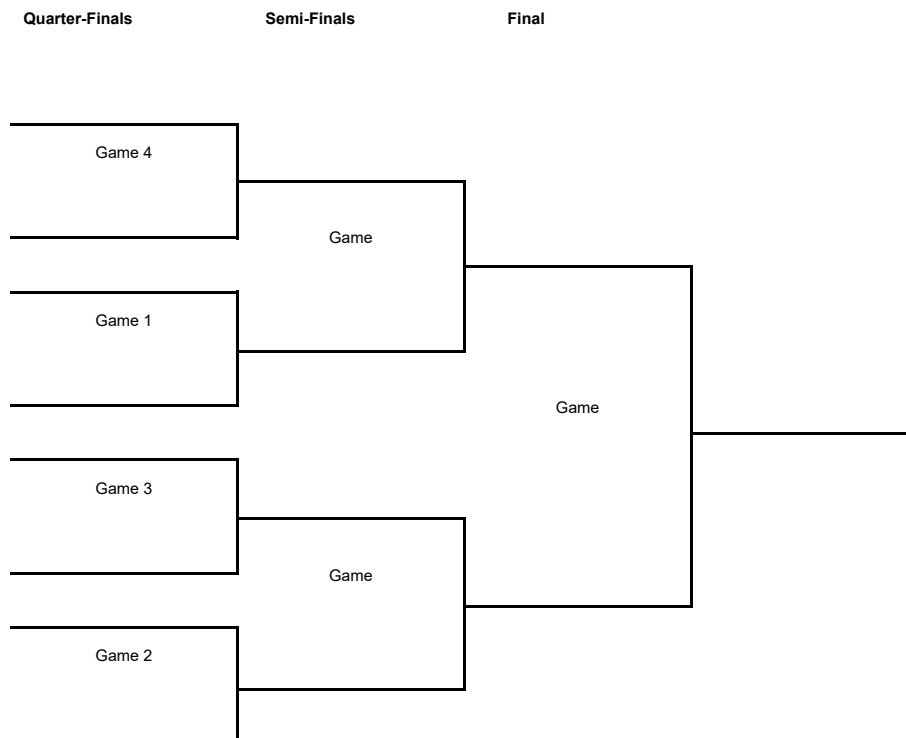

TOURNAMENT SUMMARY