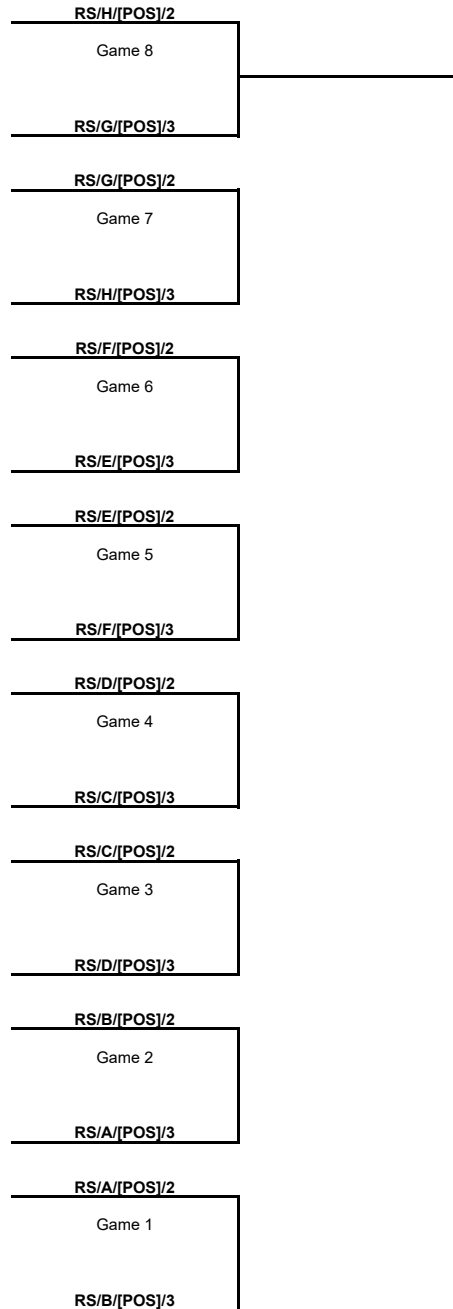

TOURNAMENT SUMMARY

Round of 16 - Group K

Phase	Game No	Teams	Date	Start Time	Location	Attendance	Final
Round of 16	10	Play-ins/5/[POS]/1 vs RS/C/[POS]/1					
	12	Play-ins/5/[POS]/1 vs RS/G/[POS]/1					
	2	RS/C/[POS]/1 vs RS/G/[POS]/1					
	3	RS/C/[POS]/1 vs Play-ins/5/[POS]/1					
	5	RS/G/[POS]/1 vs Play-ins/5/[POS]/1					
	7	RS/G/[POS]/1 vs RS/C/[POS]/1					

Round of 16 - Group L

Phase	Game No	Teams	Date	Start Time	Location	Attendance	Final
Round of 16	1	RS/D/[POS]/1 vs Play-ins/1/[POS]/1					
	10	RS/H/[POS]/1 vs Play-ins/1/[POS]/1					
	11	RS/D/[POS]/1 vs RS/H/[POS]/1					
	12	Play-ins/1/[POS]/1 vs Play-ins/6/[POS]/1					
	2	RS/H/[POS]/1 vs Play-ins/6/[POS]/1					
	3	Play-ins/6/[POS]/1 vs Play-ins/1/[POS]/1					
	4	RS/H/[POS]/1 vs RS/D/[POS]/1					
	5	RS/D/[POS]/1 vs Play-ins/6/[POS]/1					
	6	Play-ins/1/[POS]/1 vs RS/H/[POS]/1					
	7	Play-ins/6/[POS]/1 vs RS/H/[POS]/1					
	8	Play-ins/1/[POS]/1 vs RS/D/[POS]/1					
	9	Play-ins/6/[POS]/1 vs RS/D/[POS]/1					

Quarter-Finals

Phase	Game No	Teams	Date	Start Time	Location	Attendance	Final
Quarter-Finals	A						
	B						
	C						

Legend :

Class.	Classification	Diff.	Difference	DSQ	Disqualified	GP	Games played
OTx	Overtime	Qx	Quarter Time	W/L	Win/Loss		

TOURNAMENT SUMMARY

Play-ins