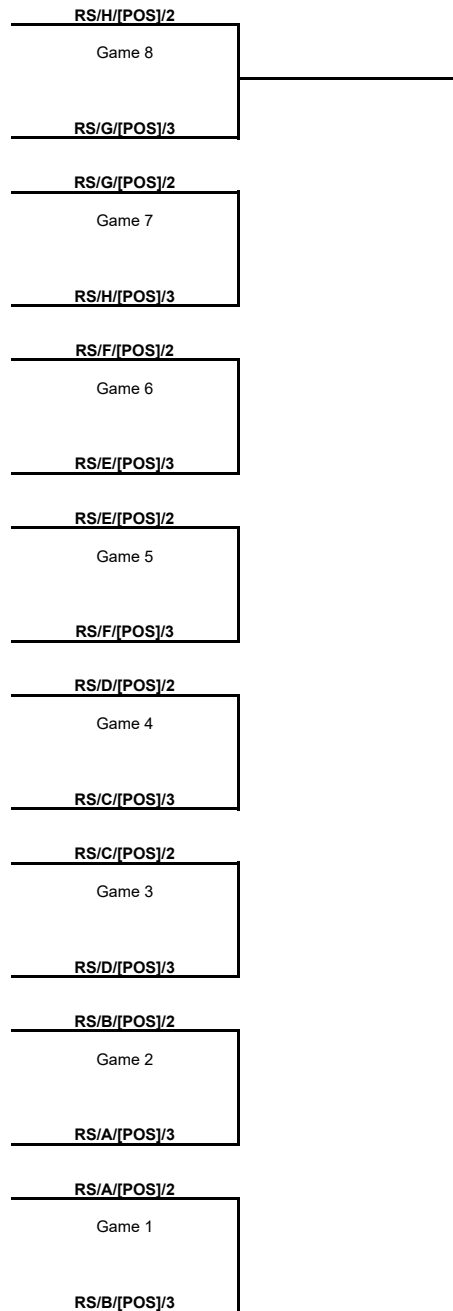

TOURNAMENT SUMMARY

Round of 16 - Group K

Phase	Game No	Teams	Date	Start Time	Location	Attendance	Final
Round of 16	10	Play-ins/5/[POS]/1 vs RS/C/[POS]/1					
	12	Play-ins/5/[POS]/1 vs RS/G/[POS]/1					
	2	RS/C/[POS]/1 vs RS/G/[POS]/1					
	3	RS/C/[POS]/1 vs Play-ins/5/[POS]/1					
	5	RS/G/[POS]/1 vs Play-ins/5/[POS]/1					
	7	RS/G/[POS]/1 vs RS/C/[POS]/1					

Round of 16 - Group L

Phase	Game No	Teams	Date	Start Time	Location	Attendance	Final
Round of 16	1	RS/D/[POS]/1 vs Play-ins/1/[POS]/1					
	10	RS/H/[POS]/1 vs Play-ins/1/[POS]/1					
	11	RS/D/[POS]/1 vs RS/H/[POS]/1					
	12	Play-ins/1/[POS]/1 vs Play-ins/6/[POS]/1					
	2	RS/H/[POS]/1 vs Play-ins/6/[POS]/1					
	3	Play-ins/6/[POS]/1 vs Play-ins/1/[POS]/1					
	4	RS/H/[POS]/1 vs RS/D/[POS]/1					
	5	RS/D/[POS]/1 vs Play-ins/6/[POS]/1					
	6	Play-ins/1/[POS]/1 vs RS/H/[POS]/1					
	7	Play-ins/6/[POS]/1 vs RS/H/[POS]/1					
	8	Play-ins/1/[POS]/1 vs RS/D/[POS]/1					
	9	Play-ins/6/[POS]/1 vs RS/D/[POS]/1					

Quarter-Finals

Phase	Game No	Teams	Date	Start Time	Location	Attendance	Final
Quarter-Finals	A						
	B						
	C						

Legend :

Class.	Classification	Diff.	Difference	DSQ	Disqualified	GP	Games played
OTx	Overtime	Qx	Quarter Time	W/L	Win/Loss		

TOURNAMENT SUMMARY

Play-ins