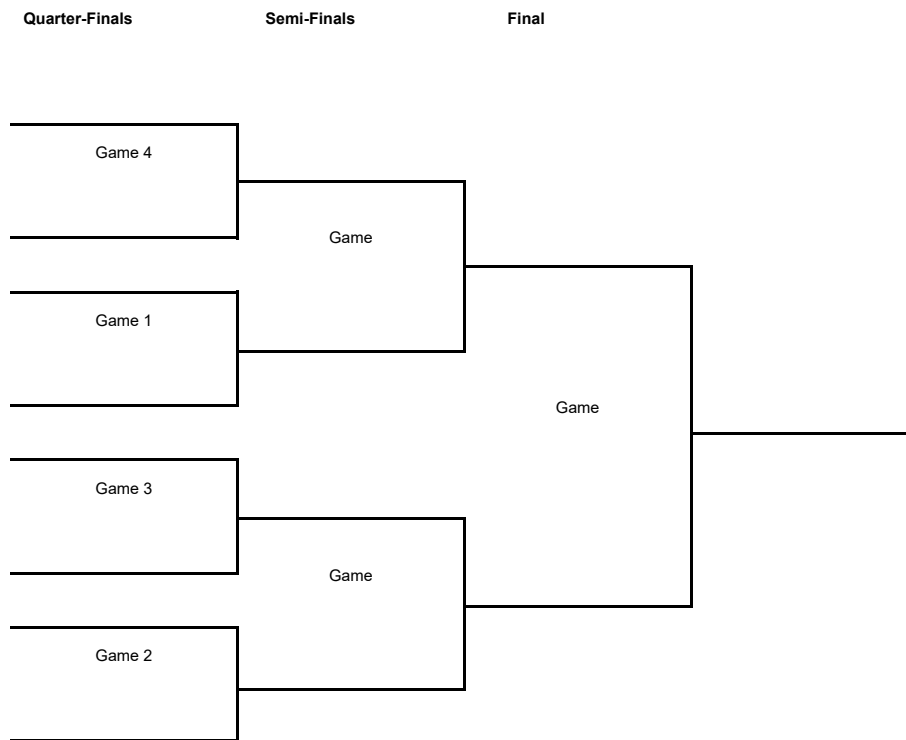

TOURNAMENT SUMMARY

3rd Place Game