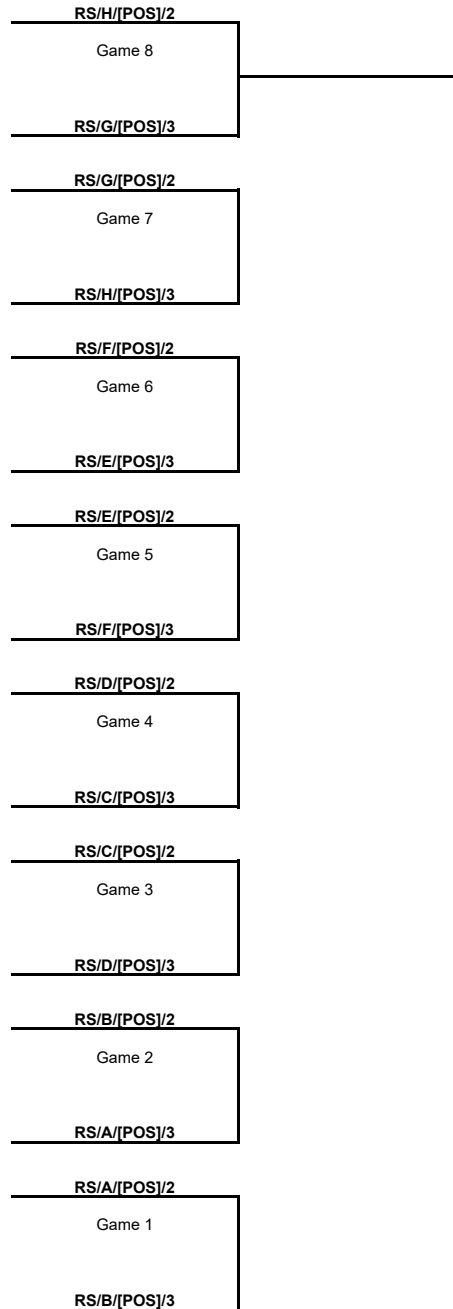

TOURNAMENT SUMMARY

Round of 16 - Group K

Phase	Game No	Teams	Date	Start Time	Location	Attendance	Final
Round of 16	10	Play-ins/5/[POS]/1 vs RS/C/[POS]/1					
	12	Play-ins/5/[POS]/1 vs RS/G/[POS]/1					
	2	RS/C/[POS]/1 vs RS/G/[POS]/1					
	3	RS/C/[POS]/1 vs Play-ins/5/[POS]/1					
	5	RS/G/[POS]/1 vs Play-ins/5/[POS]/1					
	7	RS/G/[POS]/1 vs RS/C/[POS]/1					

Round of 16 - Group L

Phase	Game No	Teams	Date	Start Time	Location	Attendance	Final
Round of 16	1	RS/D/[POS]/1 vs Play-ins/1/[POS]/1					
	10	RS/H/[POS]/1 vs Play-ins/1/[POS]/1					
	11	RS/D/[POS]/1 vs RS/H/[POS]/1					
	12	Play-ins/1/[POS]/1 vs Play-ins/6/[POS]/1					
	2	RS/H/[POS]/1 vs Play-ins/6/[POS]/1					
	3	Play-ins/6/[POS]/1 vs Play-ins/1/[POS]/1					
	4	RS/H/[POS]/1 vs RS/D/[POS]/1					
	5	RS/D/[POS]/1 vs Play-ins/6/[POS]/1					
	6	Play-ins/1/[POS]/1 vs RS/H/[POS]/1					
	7	Play-ins/6/[POS]/1 vs RS/H/[POS]/1					
	8	Play-ins/1/[POS]/1 vs RS/D/[POS]/1					
9	Play-ins/6/[POS]/1 vs RS/D/[POS]/1						

Quarter-Finals

Phase	Game No	Teams	Date	Start Time	Location	Attendance	Final
Quarter-Finals	A						
	B						
	C						

Legend :

Class.	Classification	Diff.	Difference	DSQ	Disqualified	GP	Games played
OTx	Overtime	Qx	Quarter Time	W/L	Win/Loss		

TOURNAMENT SUMMARY

Play-ins