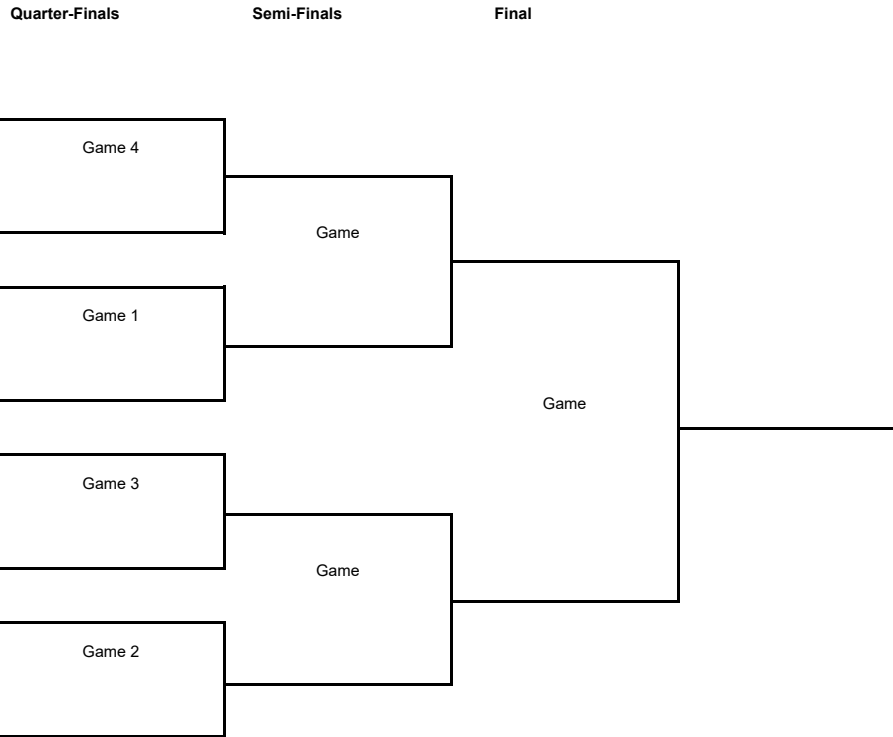

TOURNAMENT SUMMARY

Legend :							
Class.	Classification	Diff.	Difference	DSQ	Disqualified	GP	Games played
OTx	Overtime	Qx	Quarter Time	W/L	Win/Loss