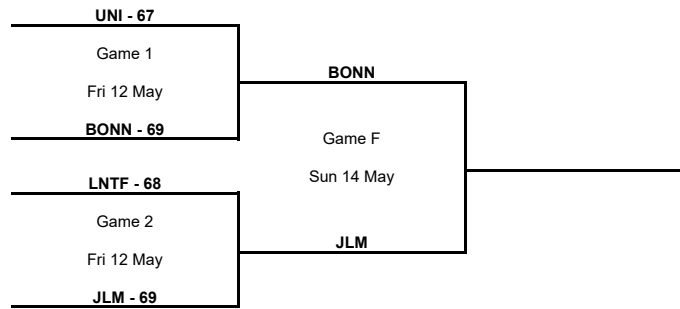

Quarter-Finals

| Phase | Game No | Teams | Date | Start Time | Location | Attendance | Final | Q1 | Q2 | Q3 | Q4 |
|----------------|---------|-------------|------------|------------|--------------|------------|-------|-------|-------|-------|-------|
| Quarter-Finals | A | BONN vs SIG | Wed 05 Apr | 20:00 | Telekom Dome | 6,000 | 76-77 | 25-22 | 17-18 | 16-20 | 18-17 |
| | B | SIG vs BONN | Tue 11 Apr | 20:00 | Rhenus Sport | 5,315 | 66-76 | 17-18 | 11-23 | 20-23 | 18-12 |
| | C | BONN vs SIG | Tue 18 Apr | 20:00 | Telekom Dome | 6,000 | 83-77 | 21-26 | 23-20 | 19-19 | 20-12 |

TOURNAMENT SUMMARY

Quarter-Finals

| | |
|---|-------------|
| BONN - 76 76 83 | |
| Game 1 Wed 05 Apr - Tue 11 Apr - Tue 18 Apr | BONN |
| SIG - 77 66 77 | |
| JLM - 64 78 91 | |
| Game 2 Tue 04 Apr - Wed 12 Apr - Wed 19 Apr | JLM |
| AEK - 55 94 51 | |
| LNTF - 91 83 84 | |
| Game 3 Wed 05 Apr - Wed 12 Apr - Wed 19 Apr | LNTF |
| MANR - 84 85 72 | |
| UNI - 83 96 | |
| Game 4 Tue 04 Apr - Wed 12 Apr | UNI |
| UCAM - 67 74 | |

TOURNAMENT SUMMARY

Semi-Finals

Final

3rd Place Game