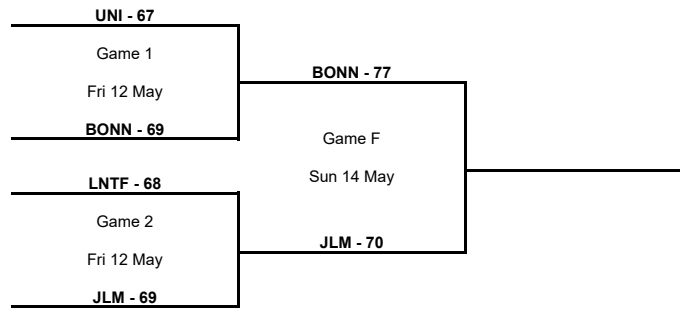

Phase	Game No	Teams	Date	Start Time	Location	Attendance	Final	Q1	Q2	Q3	Q4
Quarter-Finals	A	BONN vs SIG	Wed 05 Apr	20:00	Telekom Dome	6,000	76-77	25-22	17-18	16-20	18-17
	B	SIG vs BONN	Tue 11 Apr	20:00	Rhenus Sport	5,315	66-76	17-18	11-23	20-23	18-12
	C	BONN vs SIG	Tue 18 Apr	20:00	Telekom Dome	6,000	83-77	21-26	23-20	19-19	20-12

Legend :											
Class.	Classification	Diff.	Difference	DSQ	Disqualified	GP	Games played				
OTx	Overtime	Qx	Quarter Time	W/L	Win/Loss						

TOURNAMENT SUMMARY

Quarter-Finals

BONN - 76 76 83	
Game 1 Wed 05 Apr - Tue 11 Apr - Tue 18 Apr	BONN
SIG - 77 66 77	
JLM - 64 78 91	
Game 2 Tue 04 Apr - Wed 12 Apr - Wed 19 Apr	JLM
AEK - 55 94 51	
LNTF - 91 83 84	
Game 3 Wed 05 Apr - Wed 12 Apr - Wed 19 Apr	LNTF
MANR - 84 85 72	
UNI - 83 96	
Game 4 Tue 04 Apr - Wed 12 Apr	UNI
UCAM - 67 74	

TOURNAMENT SUMMARY

Semi-Finals

Final

3rd Place Game