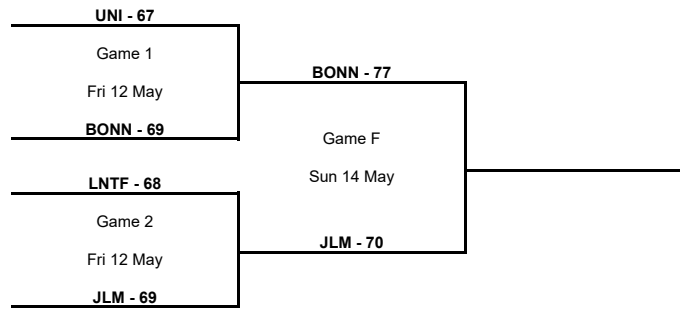

Quarter-Finals

| Phase | Game No | Teams | Date | Start Time | Location | Attendance | Final | Q1 | Q2 | Q3 | Q4 |
|----------------|---------|-------------|------------|------------|--------------|------------|-------|-------|-------|-------|-------|
| Quarter-Finals | A | BONN vs SIG | Wed 05 Apr | 20:00 | Telekom Dome | 6,000 | 76-77 | 25-22 | 17-18 | 16-20 | 18-17 |
| | B | SIG vs BONN | Tue 11 Apr | 20:00 | Rhenus Sport | 5,315 | 66-76 | 17-18 | 11-23 | 20-23 | 18-12 |
| | C | BONN vs SIG | Tue 18 Apr | 20:00 | Telekom Dome | 6,000 | 83-77 | 21-26 | 23-20 | 19-19 | 20-12 |

TOURNAMENT SUMMARY

Quarter-Finals

| | |
|---|-------------|
| BONN - 76 76 83 | |
| Game 1 Wed 05 Apr - Tue 11 Apr - Tue 18 Apr | BONN |
| SIG - 77 66 77 | |
| JLM - 64 78 91 | |
| Game 2 Tue 04 Apr - Wed 12 Apr - Wed 19 Apr | JLM |
| AEK - 55 94 51 | |
| LNTF - 91 83 84 | |
| Game 3 Wed 05 Apr - Wed 12 Apr - Wed 19 Apr | LNTF |
| MANR - 84 85 72 | |
| UNI - 83 96 | |
| Game 4 Tue 04 Apr - Wed 12 Apr | UNI |
| UCAM - 67 74 | |

TOURNAMENT SUMMARY

Semi-Finals

Final

3rd Place Game