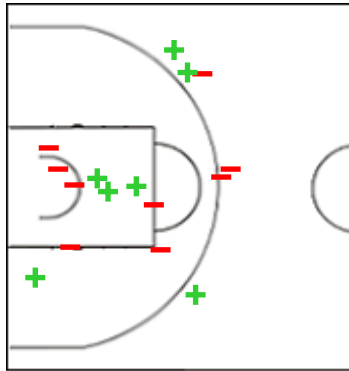

7 HOLLOWAY Terrell

	M / A	%
Fied Goals	2 / 5	40
2 Points	1 / 2	50
3 Points	1 / 3	33
Free Throws	1 / 4	25

22 ANDUJAR Emmanuel

	M / A	%
Fied Goals	1 / 4	25
2 Points	1 / 4	25
3 Points	0 / 0	0
Free Throws	1 / 2	50

Shot Chart

QSA 103 vs 67 EST

(31-13, 26-14, 29-22, 17-18)

Scoring by 5 min intervals:

	Q1		Q2		Q3		Q4	
QSA	13	31	47	57	68	86	98	103
Real Estel	8	13	15	27	41	49	60	67

EST - Real Estelí

23 LOPEZ Bartel

	M / A	%
Fied Goals	0 / 1	0
2 Points	0 / 1	0
3 Points	0 / 0	0
Free Throws	0 / 0	0

24 RUIZ Jared

	M / A	%
Fied Goals	7 / 16	44
2 Points	4 / 10	40
3 Points	3 / 6	50
Free Throws	1 / 2	50

29 GARTH Francisco

	M / A	%
Fied Goals	0 / 4	0
2 Points	0 / 3	0
3 Points	0 / 1	0
Free Throws	1 / 4	25