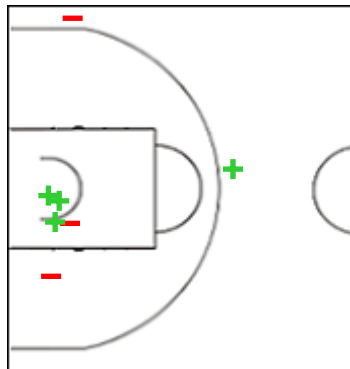

9 BARALLE Franco

	M / A	%
Fied Goals	5 / 5	100
2 Points	1 / 1	100
3 Points	4 / 4	100
Free Throws	2 / 2	100

10 CAMPOS Facundo

	M / A	%
Fied Goals	1 / 2	50
2 Points	0 / 0	0
3 Points	1 / 2	50
Free Throws	0 / 0	0

13 SANCHEZ Rodrigo

	M / A	%
Fied Goals	3 / 6	50
2 Points	3 / 6	50
3 Points	0 / 0	0
Free Throws	4 / 4	100

15 ROBINSON Brandon

	M / A	%
Fied Goals	4 / 7	57
2 Points	3 / 5	60
3 Points	1 / 2	50
Free Throws	5 / 5	100