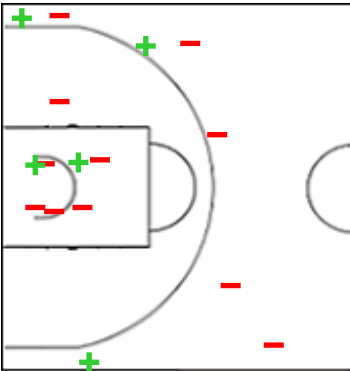

Shot Chart

QSA 103 vs 67 EST

(31-13, 26-14, 29-22, 17-18)

Scoring by 5 min intervals:

	Q1		Q2		Q3		Q4	
QSA	13	31	47	57	68	86	98	103
Real Estel	8	13	15	27	41	49	60	67

EST - Real Estelí

0 DE JESUS Jezreel

	M / A	%
Fied Goals	5 / 16	31
2 Points	2 / 8	25
3 Points	3 / 8	38
Free Throws	4 / 5	80