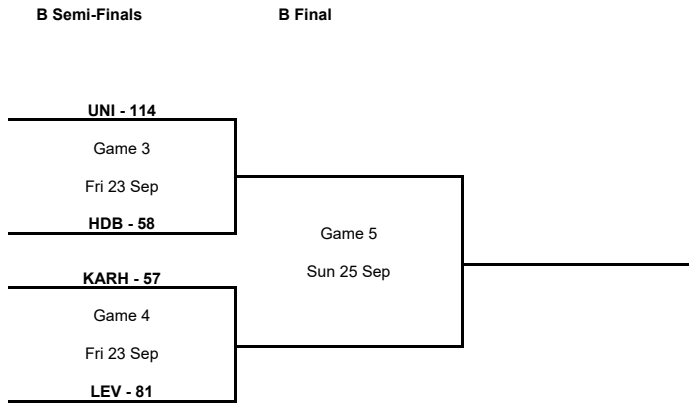

TOURNAMENT SUMMARY