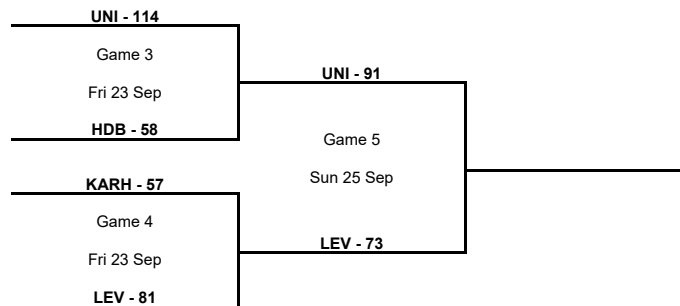

B Semi-Finals

B Final