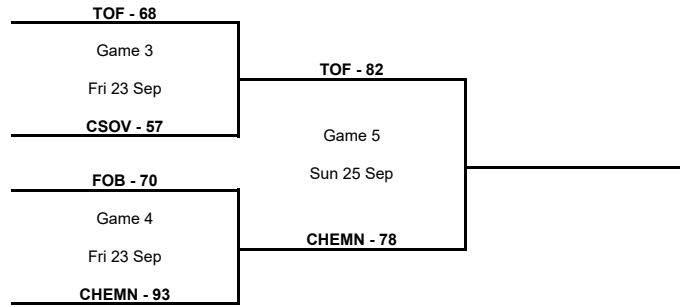

TOURNAMENT SUMMARY

A Semi-Finals

A Final

Rank	Team	GP	W/L