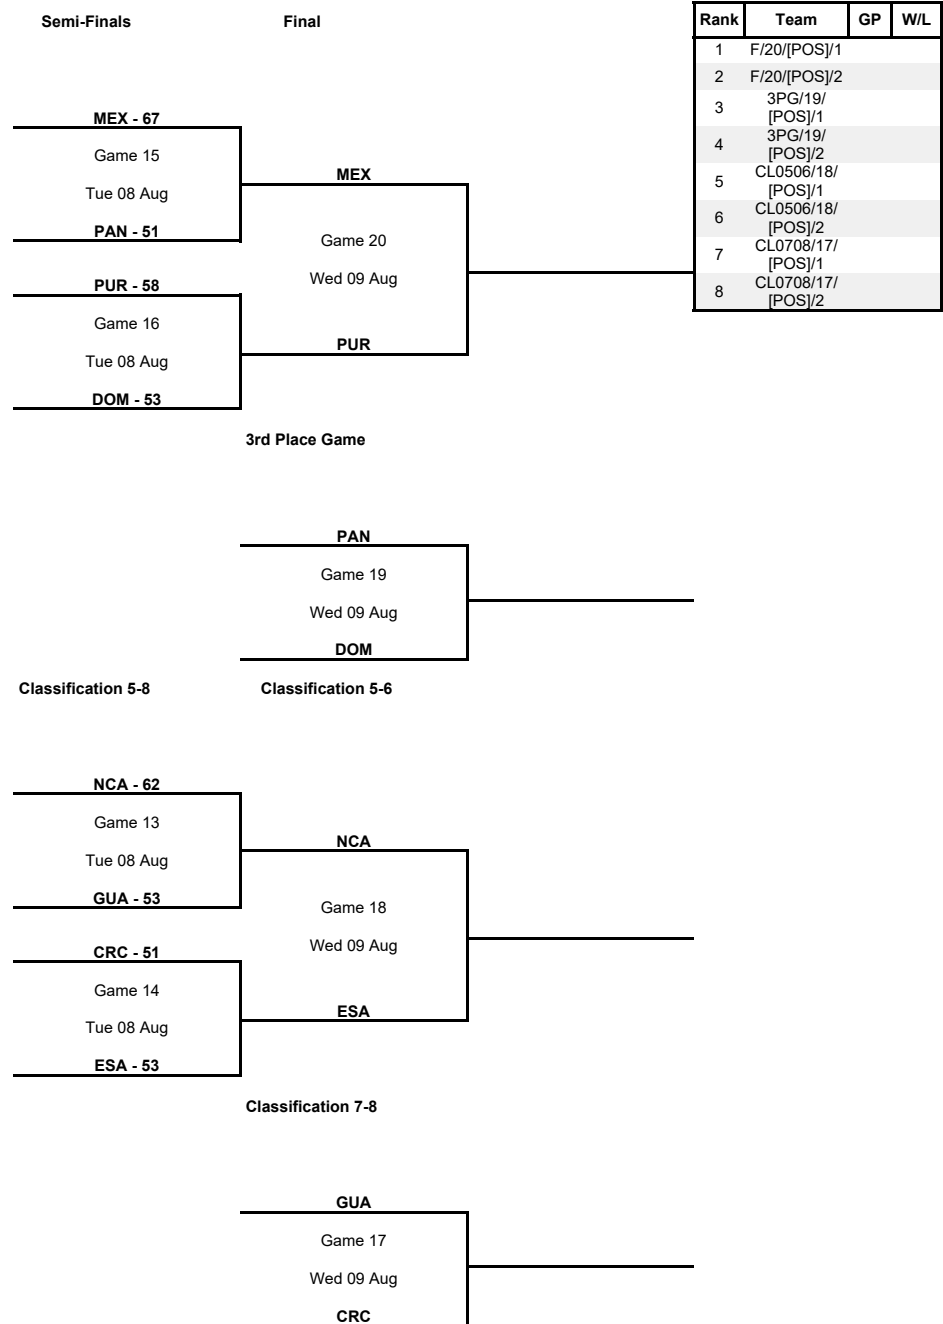

TOURNAMENT SUMMARY

Rank	Team	GP	W/L
1	F/20/[POS]/1		
2	F/20/[POS]/2		
3	3PG/19/[POS]/1		
4	3PG/19/[POS]/2		
5	CL0506/18/[POS]/1		
6	CL0506/18/[POS]/2		
7	CL0708/17/[POS]/1		
8	CL0708/17/[POS]/2