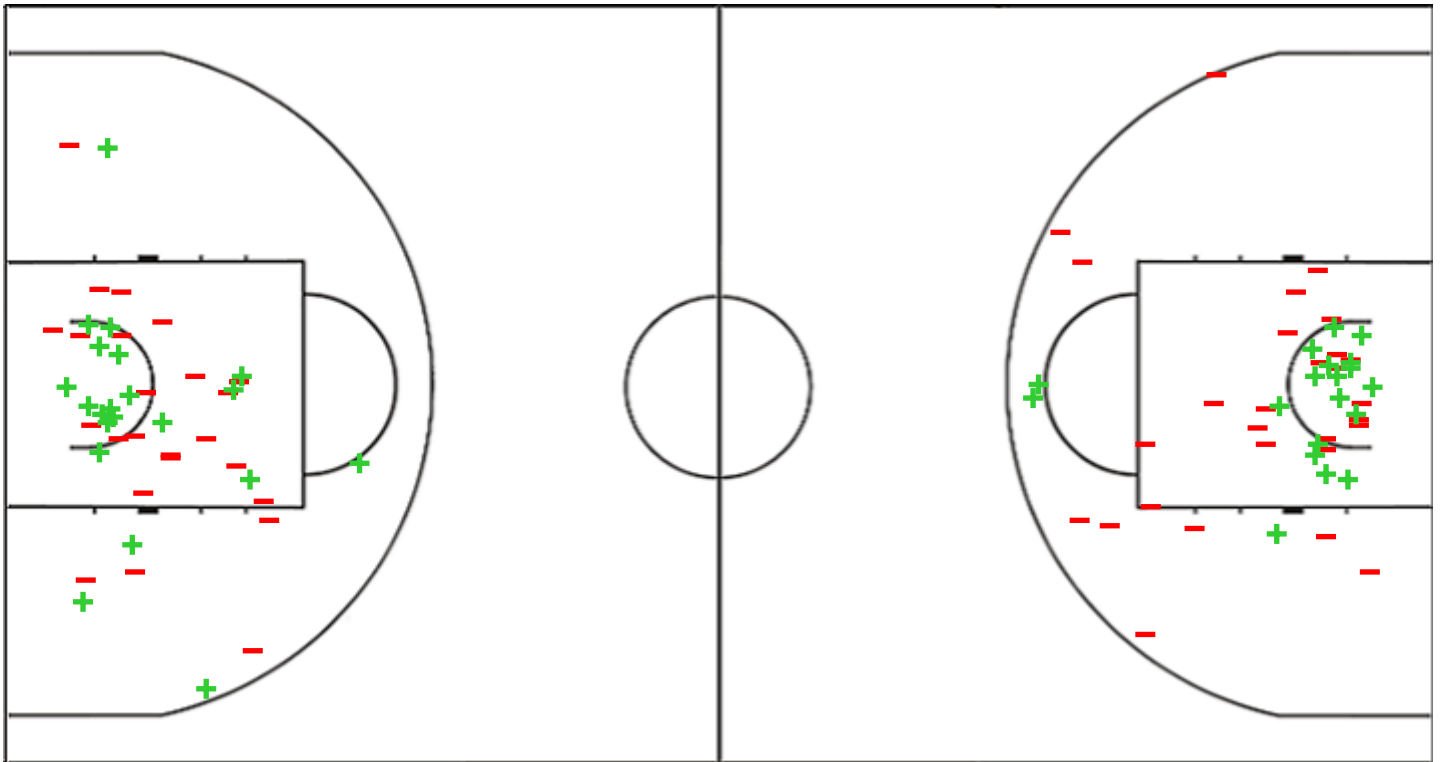

EuroCup Women 2023

Venue: Indoor Gym of Nikiaia "Platonas"
Game Date: THU 13 OCT 2022
Game Time: 20:00

Game No: 4
Attendance: 300
Game Duration: 01:46

Shot Chart

ELEF 58 vs 61 BBP

(13-17, 12-15, 14-10, 19-19)

Scoring by 5 min intervals:

	Q1		Q2		Q3		Q4	
AC Elefthe	7	13	19	25	32	39	48	58
BBP	8	17	24	32	38	42	51	61

ELEF - AC Eleftheria Moschatou

BBP - Slávia Banska Bystrica

ELEF	M / A	%
Fied Goals	25 / 68	37
2 Points	21 / 45	47
3 Points	4 / 23	17
Free Throws	4 / 7	57

%	M / A	BBP
40	24 / 60	Fied Goals
40	19 / 47	2 Points
38	5 / 13	3 Points
33	8 / 24	Free Throws