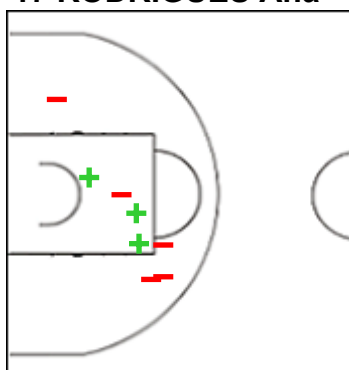

	M / A	%
Fied Goals	6 / 18	33
2 Points	4 / 12	33
3 Points	2 / 6	33
Free Throws	1 / 3	33

Shot Chart

ELFIC 65 vs 67 BENF

(23-18, 7-20, 16-14, 19-15)

Scoring by 5 min intervals:

	Q1		Q2		Q3		Q4	
ELFIC	11	23	28	30	37	46	56	65
BENF	10	18	23	38	47	52	57	67

BENF - Sport Lisboa e Benfica

1 SOEIRO Joana

	M / A	%
Fied Goals	3 / 6	50
2 Points	3 / 4	75
3 Points	0 / 2	0
Free Throws	6 / 8	75

6 MARTINS Marta

	M / A	%
Fied Goals	1 / 5	20
2 Points	0 / 3	0
3 Points	1 / 2	50
Free Throws	0 / 0	0

15 TREHUB Katarina

	M / A	%
Fied Goals	5 / 8	63
2 Points	5 / 8	63
3 Points	0 / 0	0
Free Throws	0 / 1	0

17 RODRIGUES Ana

	M / A	%
Fied Goals	4 / 10	40
2 Points	3 / 8	38
3 Points	1 / 2	50
Free Throws	0 / 0	0