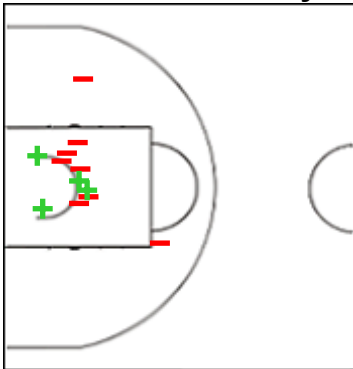

Shot Chart

ELFIC 65 vs 67 BENF

(23-18, 7-20, 16-14, 19-15)

Scoring by 5 min intervals:

	Q1		Q2		Q3		Q4	
ELFIC	11	23	28	30	37	46	56	65
BENF	10	18	23	38	47	52	57	67

ELFIC - BCF Elfic Fribourg

24 RANGE Courtney

	M / A	%
Fied Goals	6 / 18	33
2 Points	4 / 12	33
3 Points	2 / 6	33
Free Throws	1 / 3	33

Shot Chart

ELFIC 65 vs 67 BENF

(23-18, 7-20, 16-14, 19-15)

Scoring by 5 min intervals:

	Q1		Q2		Q3		Q4	
ELFIC	11	23	28	30	37	46	56	65
BENF	10	18	23	38	47	52	57	67