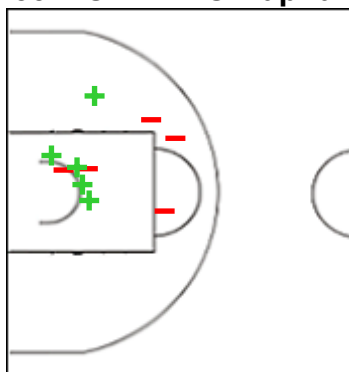

18 CRUZ Carolina

	M / A	%
Fied Goals	4 / 11	36
2 Points	1 / 5	20
3 Points	3 / 6	50
Free Throws	0 / 0	0

22 WARLEY Courtney

	M / A	%
Fied Goals	1 / 4	25
2 Points	1 / 4	25
3 Points	0 / 0	0
Free Throws	2 / 2	100

Shot Chart

ELFIC 65 vs 67 BENF

(23-18, 7-20, 16-14, 19-15)

Scoring by 5 min intervals:

	Q1		Q2		Q3		Q4	
ELFIC	11	23	28	30	37	46	56	65
BENF	10	18	23	38	47	52	57	67

BENF - Sport Lisboa e Benfica

43 CRISTELO Joana

	M / A	%
Fied Goals	2 / 6	33
2 Points	2 / 3	67
3 Points	0 / 3	0
Free Throws	0 / 0	0

55 MONTEIRO Rapha

	M / A	%
Fied Goals	6 / 16	38
2 Points	5 / 10	50
3 Points	1 / 6	17
Free Throws	1 / 1	100

Shot Chart

ELFIC 65 vs 67 BENF