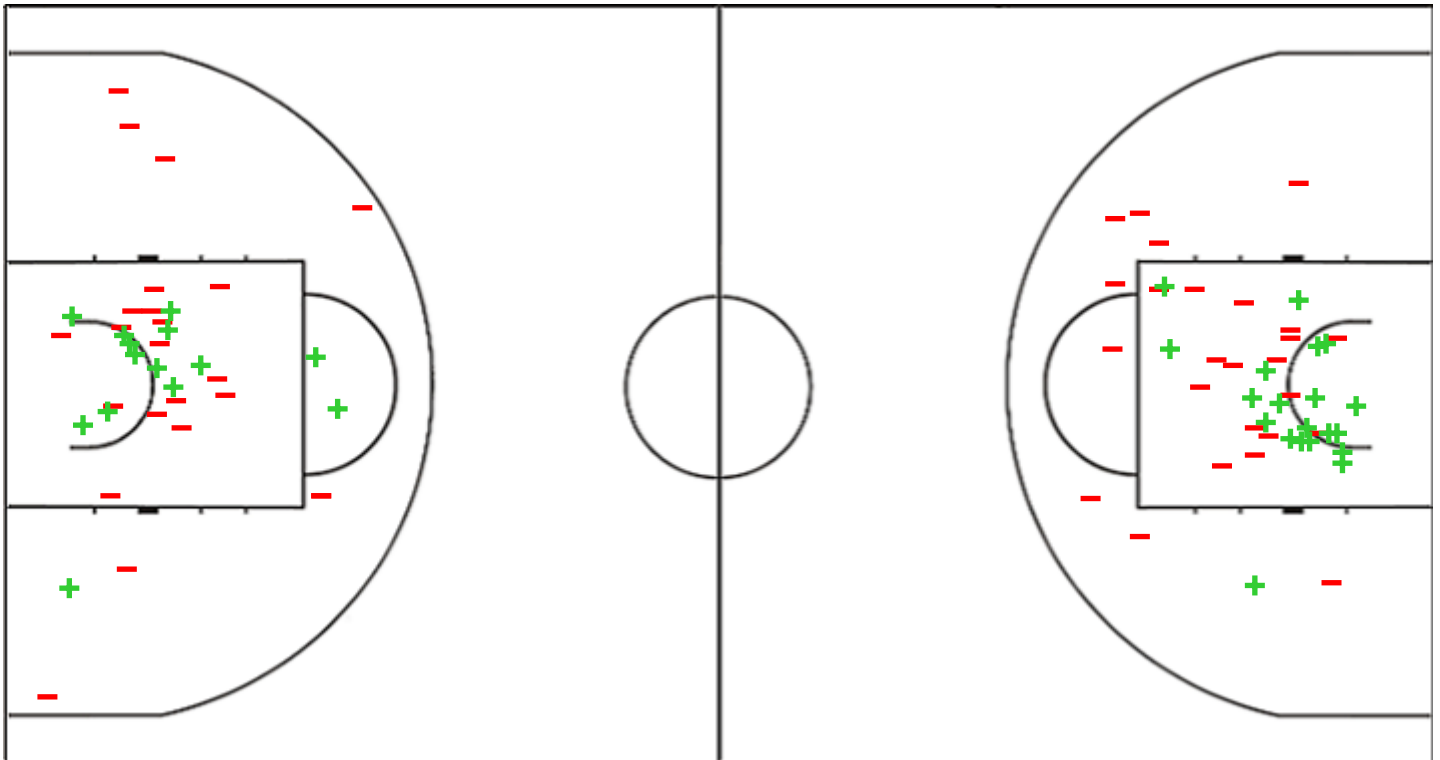

Shot Chart

ELFIC 65 vs 67 BENF

(23-18, 7-20, 16-14, 19-15)

Scoring by 5 min intervals:

	Q1		Q2		Q3		Q4	
ELFIC	11	23	28	30	37	46	56	65
BENF	10	18	23	38	47	52	57	67

ELFIC - BCF Elfic Fribourg

BENF - Sport Lisboa e Benfica

ELFIC	M / A	%
Fied Goals	24 / 65	37
2 Points	14 / 37	38
3 Points	10 / 28	36
Free Throws	7 / 10	70

%	M / A	BENF
39	26 / 66	Fied Goals
44	20 / 45	2 Points
29	6 / 21	3 Points
75	9 / 12	Free Throws

Shot Chart