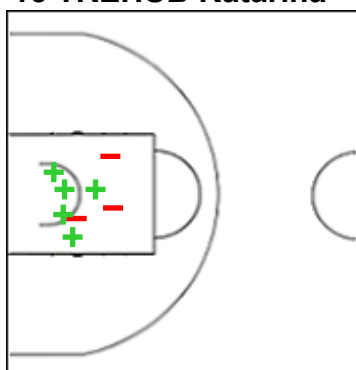

	M / A	%
Fied Goals	6 / 18	33
2 Points	4 / 12	33
3 Points	2 / 6	33
Free Throws	1 / 3	33

Shot Chart

ELFIC 65 vs 67 BENF

(23-18, 7-20, 16-14, 19-15)

Scoring by 5 min intervals:

	Q1		Q2		Q3		Q4	
ELFIC	11	23	28	30	37	46	56	65
BENF	10	18	23	38	47	52	57	67

BENF - Sport Lisboa e Benfica

1 SOEIRO Joana

	M / A	%
Fied Goals	3 / 6	50
2 Points	3 / 4	75
3 Points	0 / 2	0
Free Throws	6 / 8	75

6 MARTINS Marta

	M / A	%
Fied Goals	1 / 5	20
2 Points	0 / 3	0
3 Points	1 / 2	50
Free Throws	0 / 0	0

15 TREHUB Katarina

	M / A	%
Fied Goals	5 / 8	63
2 Points	5 / 8	63
3 Points	0 / 0	0
Free Throws	0 / 1	0

17 RODRIGUES Ana

	M / A	%
Fied Goals	4 / 10	40
2 Points	3 / 8	38
3 Points	1 / 2	50
Free Throws	0 / 0	0