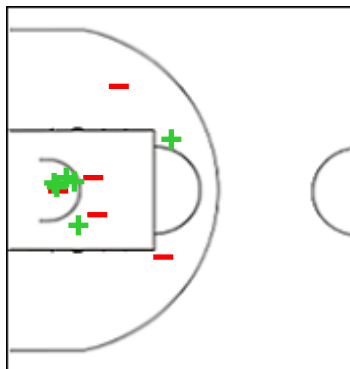

22 BURDICK Cassidie

	M / A	%
Fied Goals	6 / 11	55
2 Points	6 / 11	55
3 Points	0 / 0	0
Free Throws	0 / 0	0