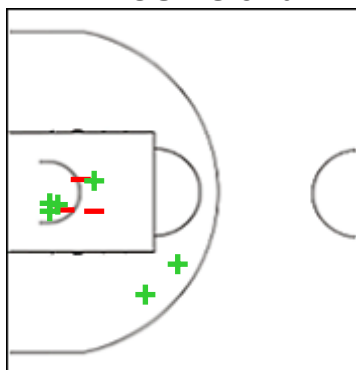

4 CALHOUN Sierra

	M / A	%
Fied Goals	8 / 15	53
2 Points	6 / 9	67
3 Points	2 / 6	33
Free Throws	4 / 6	67