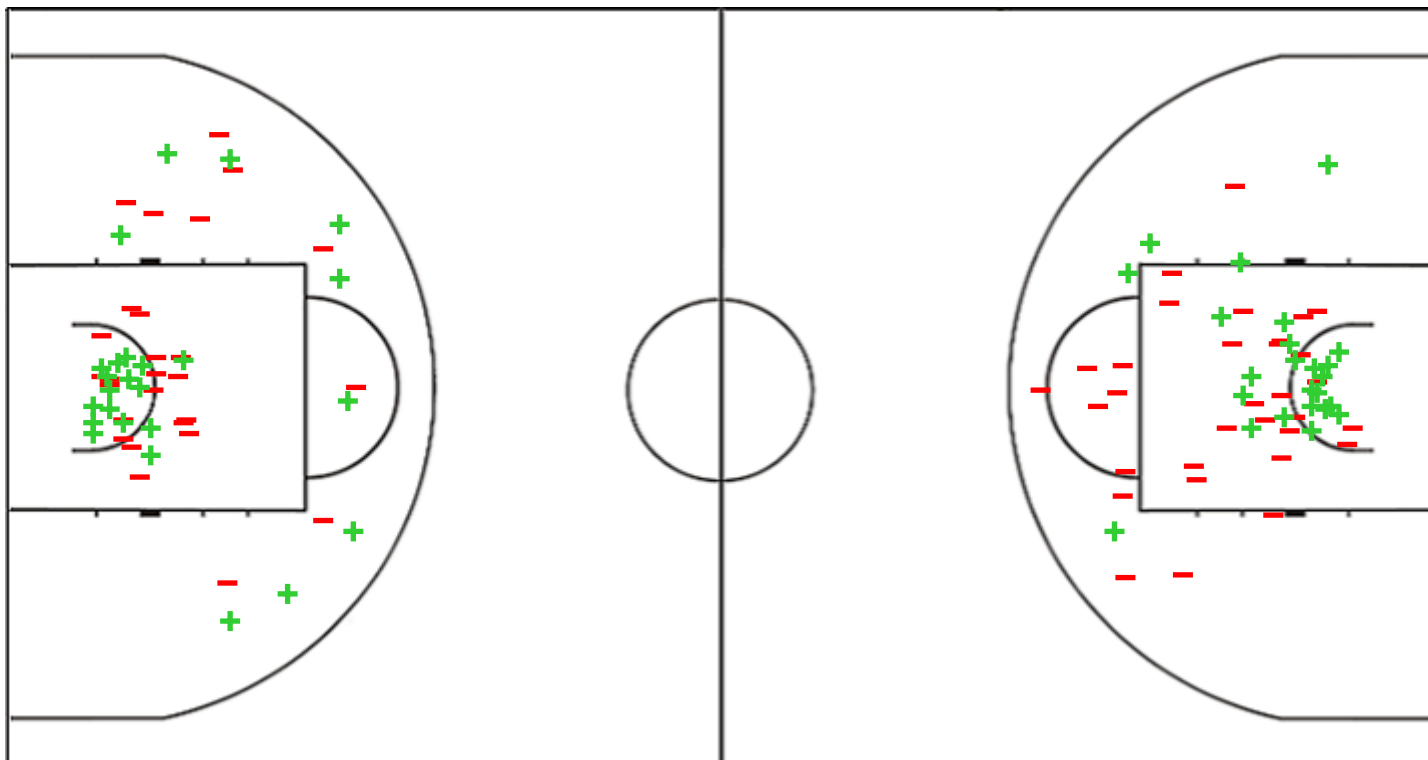

Shot Chart

PEAC 78 vs 58 RML

(12-16, 20-14, 31-13, 15-15)

Scoring by 5 min intervals:

	Q1		Q2		Q3		Q4	
PEAC	7	12	21	32	52	63	71	78
RML	6	16	24	30	38	43	52	58

PEAC - NKA Universitas PEAC

RML - Elizur Landco Ramla

PEAC	M / A	%
Fied Goals	31 / 77	40
2 Points	25 / 52	48
3 Points	6 / 25	24
Free Throws	10 / 17	59

%	M / A	RML
37	26 / 70	Fied Goals
43	24 / 56	2 Points
14	2 / 14	3 Points
40	4 / 10	Free Throws