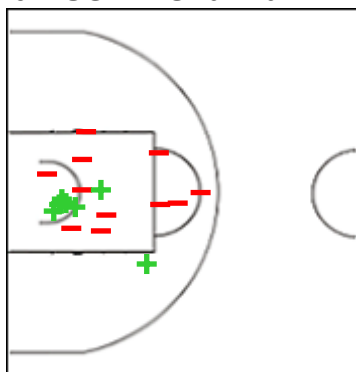

Shot Chart

PEAC 78 vs 58 RML

(12-16, 20-14, 31-13, 15-15)

Scoring by 5 min intervals:

	Q1		Q2		Q3		Q4	
PEAC	7	12	21	32	52	63	71	78
RML	6	16	24	30	38	43	52	58

RML - Elizur Landco Ramla

0 AUSTIN Shakira

	M / A	%
Fied Goals	7 / 19	37
2 Points	7 / 18	39
3 Points	0 / 1	0
Free Throws	0 / 2	0