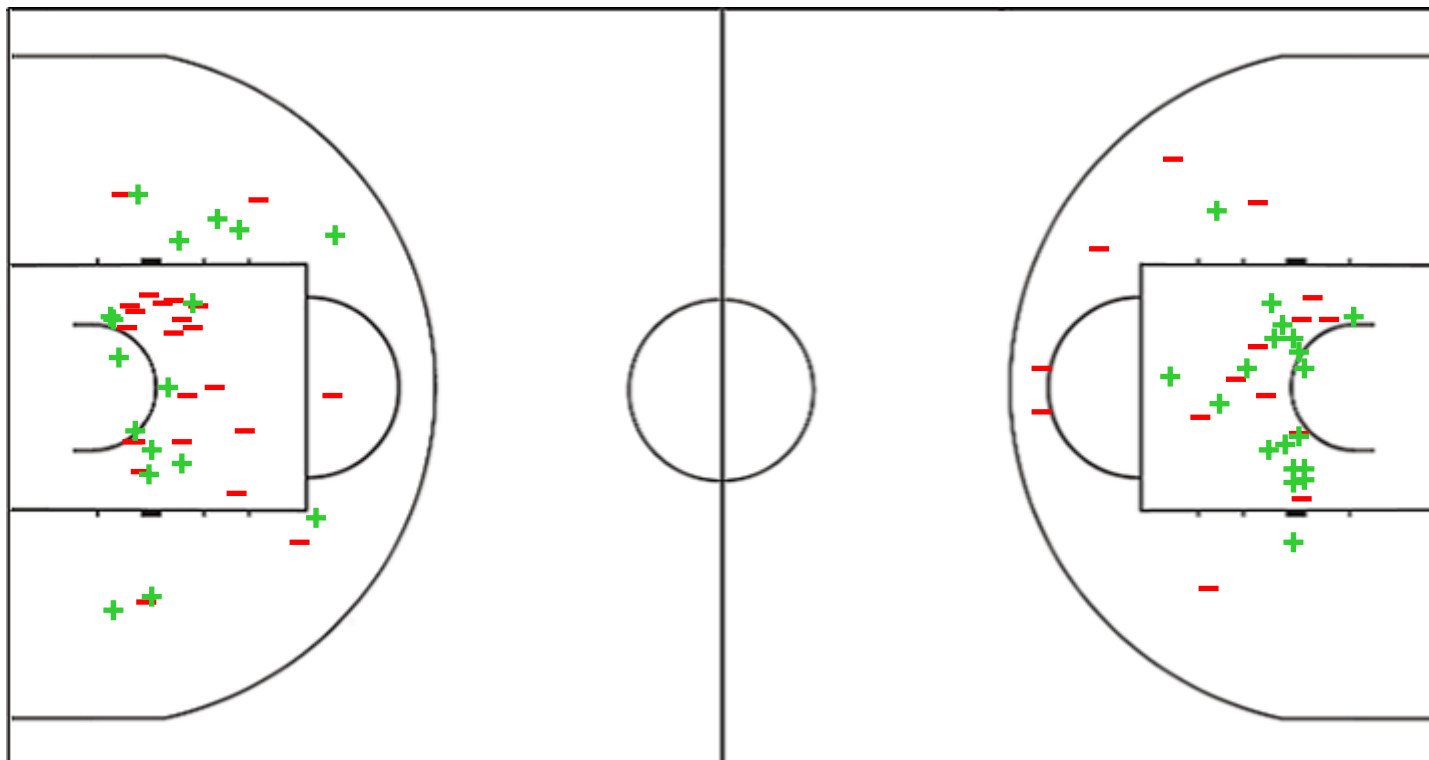

Shot Chart

LOIN 59 vs 76 REYER

(10-14, 15-20, 19-21, 15-21)

Scoring by 5 min intervals:

	Q1		Q2		Q3		Q4	
LOIN	6	10	16	25	37	44	49	59
REYER	8	14	25	34	46	55	62	76

LOIN - Lointek Gernika Bizkaia

REYER - Umana Reyer Venezia

LOIN	M / A	%
Fied Goals	23 / 59	39
2 Points	17 / 40	43
3 Points	6 / 19	32
Free Throws	7 / 11	64

%	M / A	REYER
53	25 / 47	Fied Goals
56	19 / 34	2 Points
46	6 / 13	3 Points
83	20 / 24	Free Throws