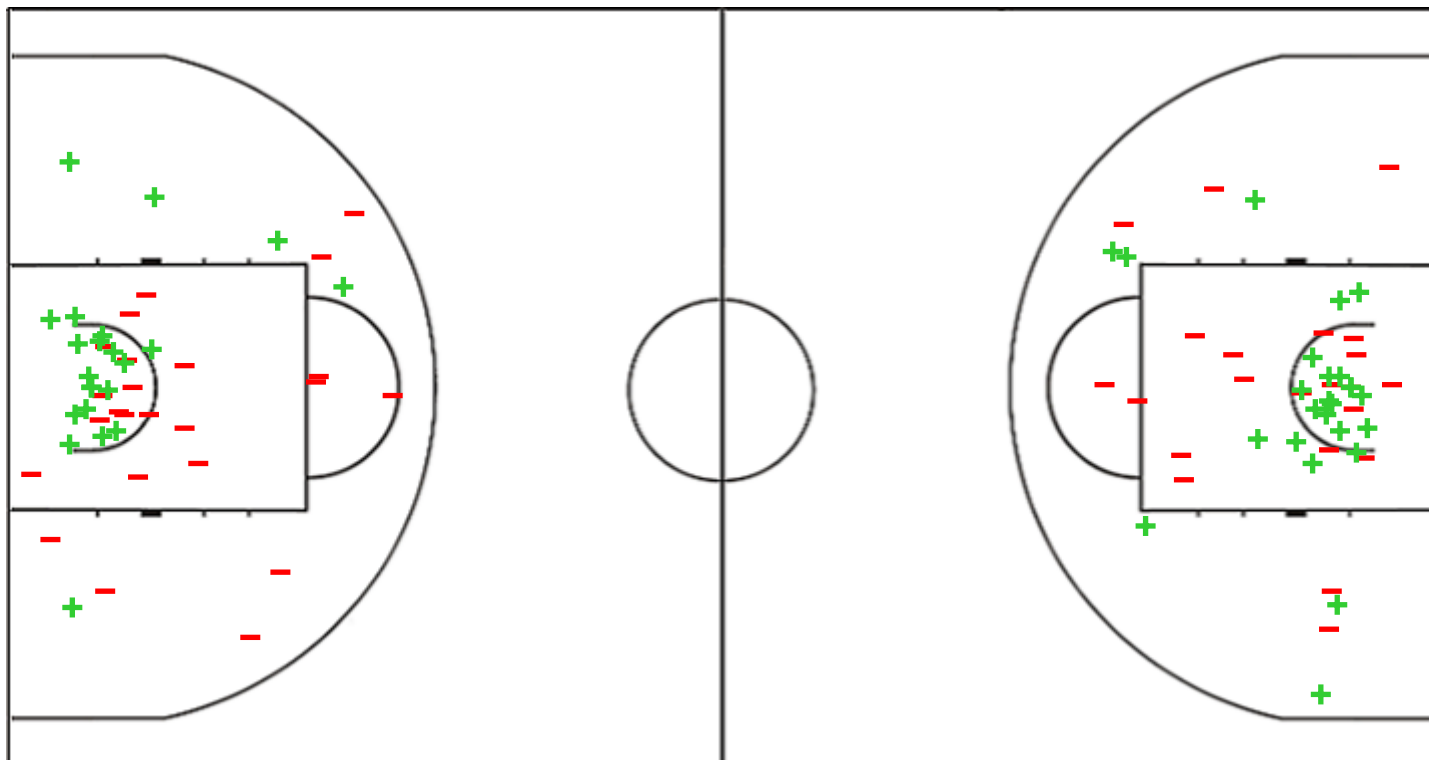

T71	M / A	%
Fied Goals	32 / 66	48
2 Points	23 / 47	49
3 Points	9 / 19	47
Free Throws	11 / 14	79

%	M / A	ELFIC
51	37 / 72	Fied Goals
53	25 / 47	2 Points
48	12 / 25	3 Points
80	8 / 10	Free Throws

Shot Chart