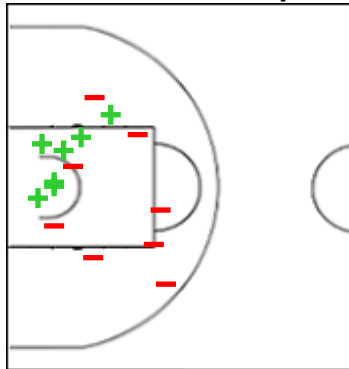

18 CRUZ Carolina

	M / A	%
Fied Goals	0 / 1	0
2 Points	0 / 1	0
3 Points	0 / 0	0
Free Throws	0 / 0	0

22 WARLEY Courtney

	M / A	%
Fied Goals	4 / 6	67
2 Points	4 / 6	67
3 Points	0 / 0	0
Free Throws	3 / 4	75

Shot Chart

BENF 63 vs 51 BNC

(11-18, 22-14, 13-7, 17-12)

Scoring by 5 min intervals:

	Q1		Q2		Q3		Q4	
BENF	6	11	23	33	37	46	52	63
BNC	4	18	22	32	34	39	45	51

BENF - Sport Lisboa e Benfica

43 CRISTELO Joana

	M / A	%
Fied Goals	1 / 4	25
2 Points	1 / 3	33
3 Points	0 / 1	0
Free Throws	4 / 4	100

55 MONTEIRO Rapha

	M / A	%
Fied Goals	7 / 18	39
2 Points	7 / 15	47
3 Points	0 / 3	0
Free Throws	3 / 4	75

Shot Chart

BENF 63 vs 51 BNC

(11-18, 22-14, 13-7, 17-12)

Scoring by 5 min intervals:

	Q1		Q2		Q3		Q4	
BENF	6	11	23	33	37	46	52	63
BNC	4	18	22	32	34	39	45	51