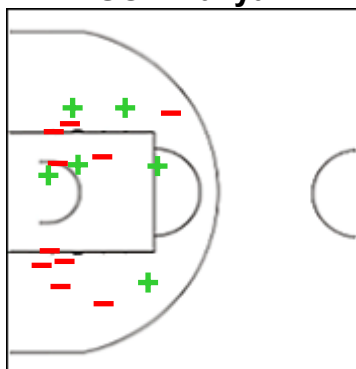

55 MONTEIRO Rapha

	M / A	%
Fied Goals	7 / 18	39
2 Points	7 / 15	47
3 Points	0 / 3	0
Free Throws	3 / 4	75

Shot Chart

BENF 63 vs 51 BNC

(11-18, 22-14, 13-7, 17-12)

Scoring by 5 min intervals:

	Q1		Q2		Q3		Q4	
BENF	6	11	23	33	37	46	52	63
BNC	4	18	22	32	34	39	45	51

BNC - Basket Namur Capitale

1 WILSON Aaliyah

	M / A	%
Fied Goals	9 / 22	41
2 Points	6 / 16	38
3 Points	3 / 6	50
Free Throws	1 / 2	50

5 DEFOSSET Wivine

	M / A	%
Fied Goals	0 / 1	0
2 Points	0 / 1	0
3 Points	0 / 0	0
Free Throws	0 / 0	0