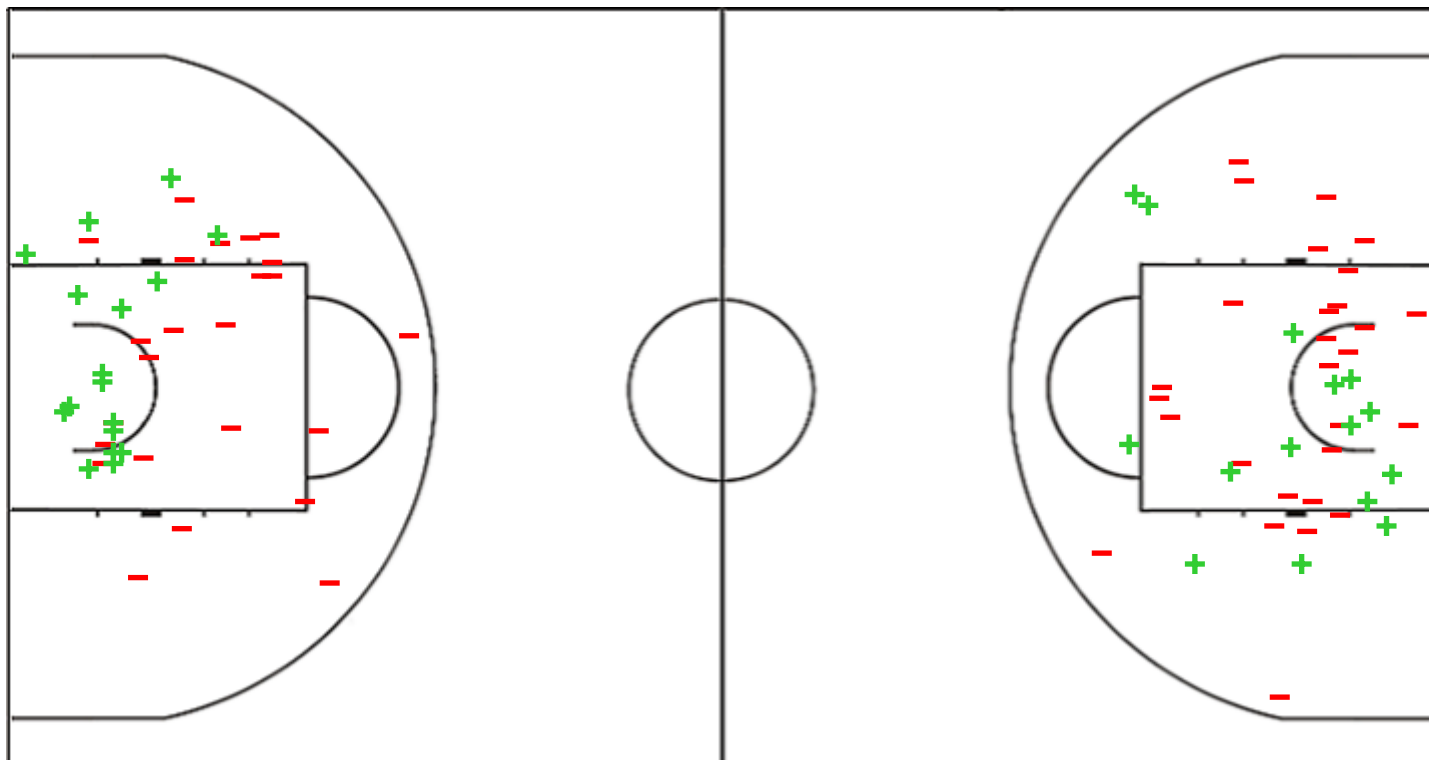

EuroCup Women 2023

Venue: Pavilhao Fidelidade
Game Date: THU 03 NOV 2022
Game Time: 21:00

Game No: G/4
Attendance: 294
Game Duration: 01:41

Shot Chart

BENF 63 vs 51 BNC

(11-18, 22-14, 13-7, 17-12)

Scoring by 5 min intervals:

	Q1		Q2		Q3		Q4	
BENF	6	11	23	33	37	46	52	63
BNC	4	18	22	32	34	39	45	51

BENF - Sport Lisboa e Benfica

BNC - Basket Namur Capitale

BENF	M / A	%
Fied Goals	21 / 57	37
2 Points	17 / 41	41
3 Points	4 / 16	25
Free Throws	17 / 22	77

%	M / A	BNC
36	20 / 55	Fied Goals
35	15 / 43	2 Points
42	5 / 12	3 Points
75	6 / 8	Free Throws