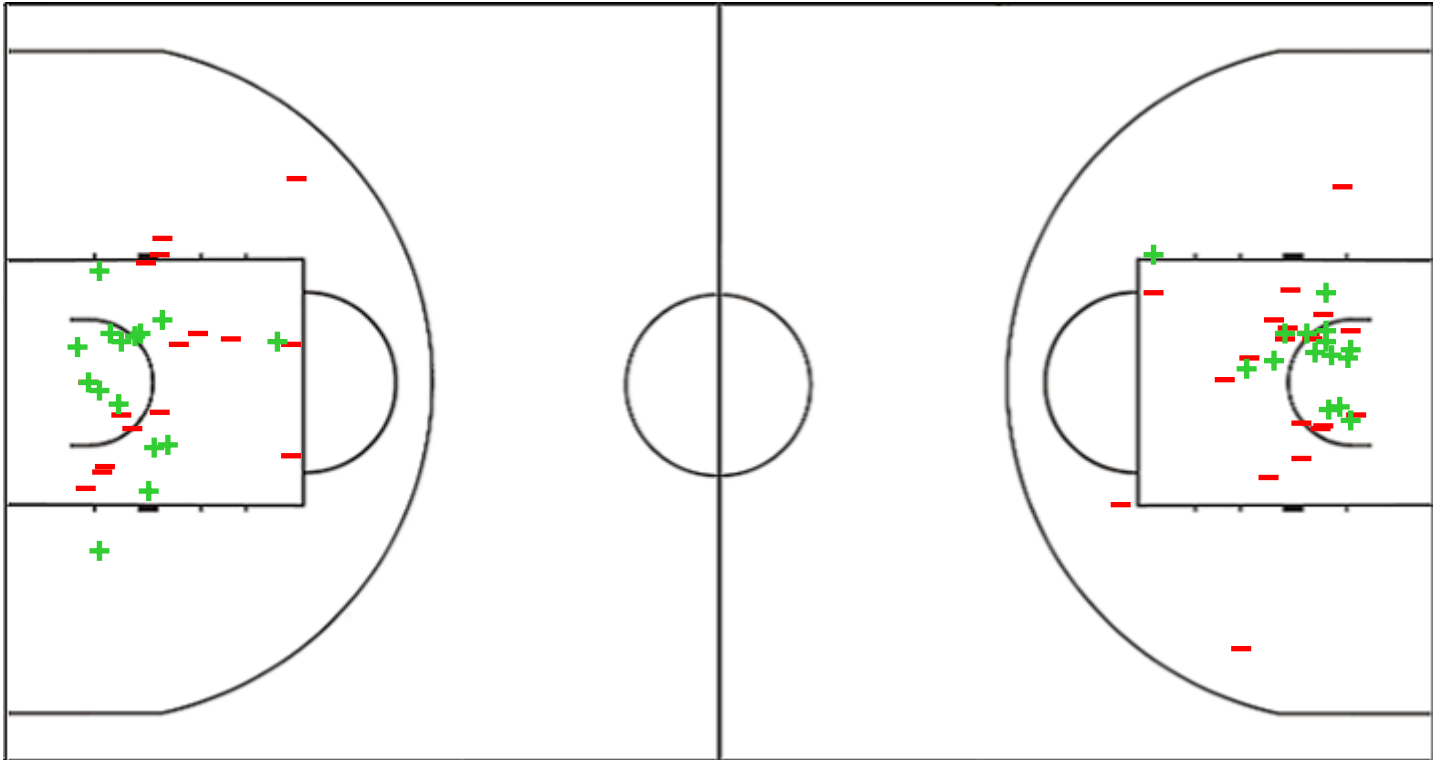

EuroCup Women 2023

Venue: Stade Gaston Reiff
Game Date: WED 09 NOV 2022
Game Time: 20:30

Game No: I/5
Attendance: 700
Game Duration: 01:33

Shot Chart

CAS 54 vs 63 SEDI

(16-19, 11-16, 15-10, 12-18)

Scoring by 5 min intervals:

	Q1		Q2		Q3		Q4	
CAS	2	16	22	27	37	42	48	54
SEDI	7	19	29	35	41	45	53	63

CAS - Mithra Castors Braine

SEDI - A.E. Sedis Basket

CAS	M / A	%
Fied Goals	19 / 51	37
2 Points	15 / 31	48
3 Points	4 / 20	20
Free Throws	12 / 16	75

%	M / A	SEDI
43	24 / 56	Fied Goals
43	15 / 35	2 Points
43	9 / 21	3 Points
60	6 / 10	Free Throws