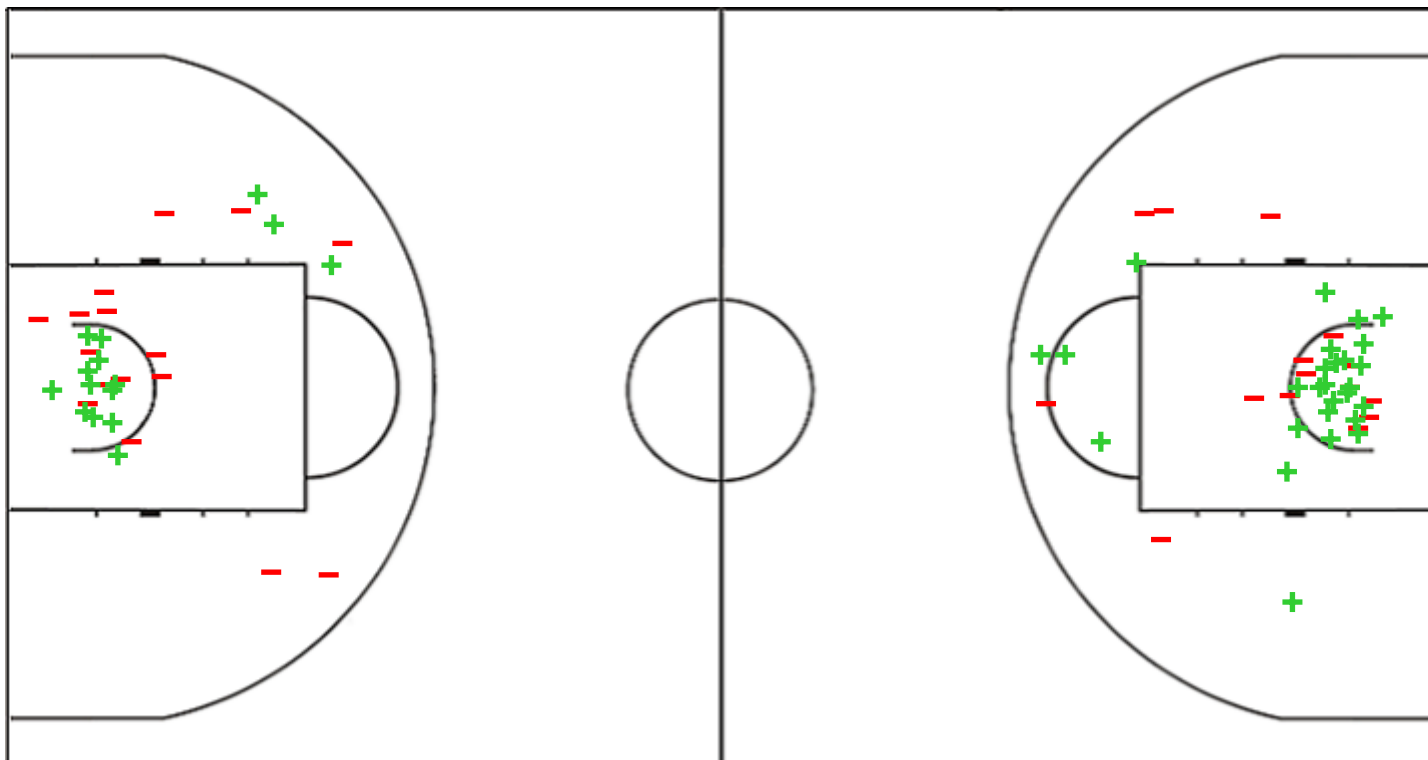

Shot Chart

BURSA 72 vs 89 SSIC

(14-29, 23-19, 18-17, 17-24)

Scoring by 5 min intervals:

	Q1		Q2		Q3		Q4	
BURSA	6	14	26	37	40	55	63	72
SSIC	14	29	37	48	60	65	77	89

BURSA - Bursa Uludag Basketbol Kulübü

SSIC - ACS Sepsis-SIC

BURSA	M / A	%
Fied Goals	22 / 57	39
2 Points	15 / 31	48
3 Points	7 / 26	27
Free Throws	21 / 26	81

%	M / A	SSIC
53	36 / 68	Fied Goals
64	27 / 42	2 Points
35	9 / 26	3 Points
80	8 / 10	Free Throws