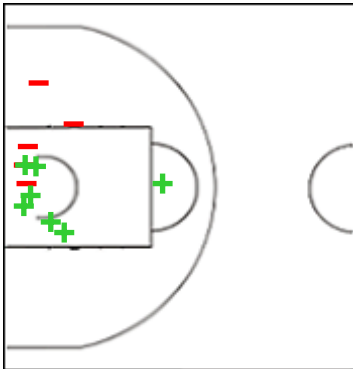

21 RICE Zykerla Elaine

	M / A	%
Fied Goals	5 / 9	56
2 Points	3 / 6	50
3 Points	2 / 3	67
Free Throws	8 / 8	100

EuroCup Women 2023

Venue: Pavilhao Fidelidade
Game Date: THU 10 NOV 2022
Game Time: 21:00

Game No: G/6
Attendance: 353
Game Duration: 01:31

Shot Chart

BENF 84 vs 69 T71

(29-18, 24-28, 22-14, 9-9)

Scoring by 5 min intervals:

	Q1		Q2		Q3		Q4	
BENF	14	29	40	53	65	75	82	84
T71	8	18	30	46	56	60	66	69

T71 - Basket T71 Diddeleng

35 ETUTE Faith Ehi

	M / A	%
Fied Goals	7 / 15	47
2 Points	7 / 12	58
3 Points	0 / 3	0
Free Throws	0 / 0	0