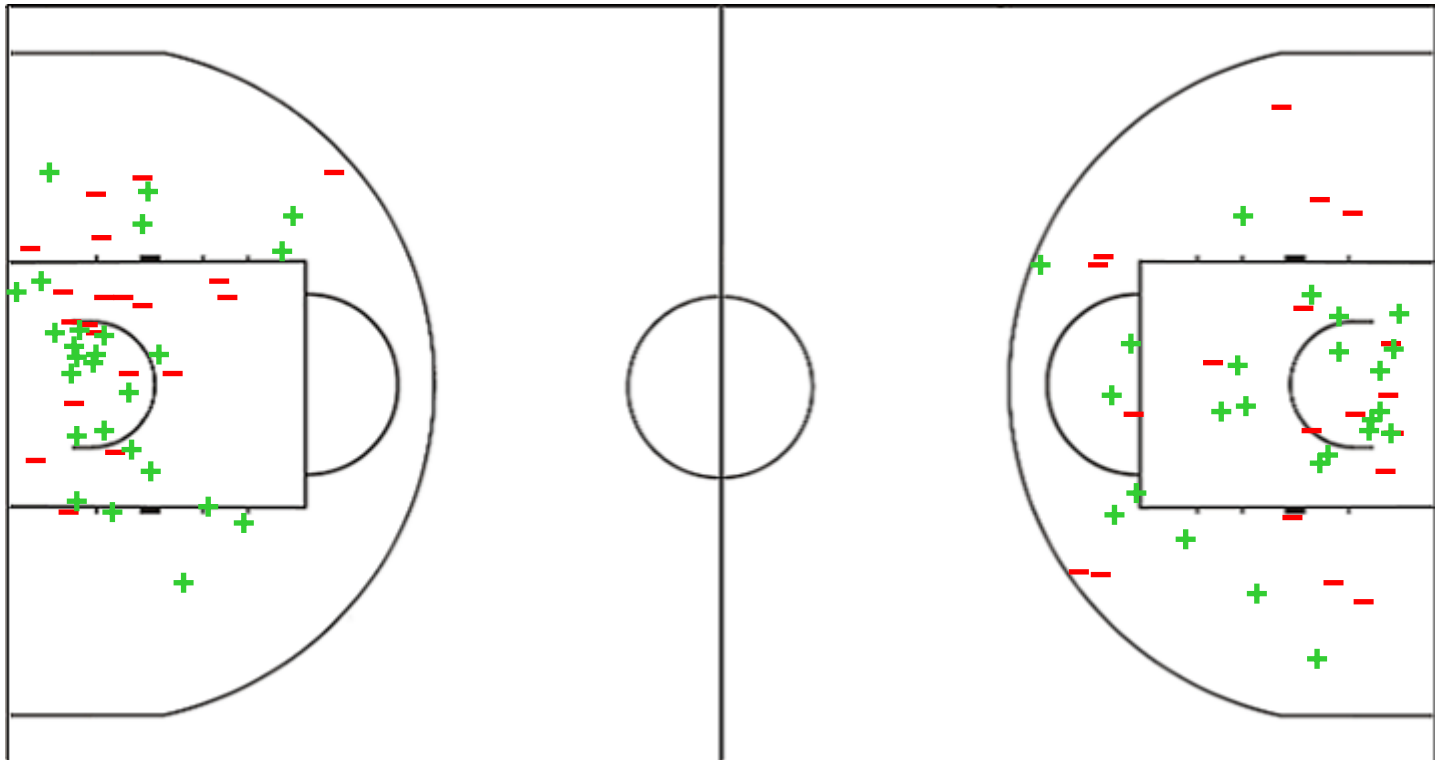

Shot Chart

BENF 84 vs 69 T71

(29-18, 24-28, 22-14, 9-9)

Scoring by 5 min intervals:

	Q1		Q2		Q3		Q4	
BENF	14	29	40	53	65	75	82	84
T71	8	18	30	46	56	60	66	69

BENF - Sport Lisboa e Benfica

T71 - Basket T71 Diddeleng