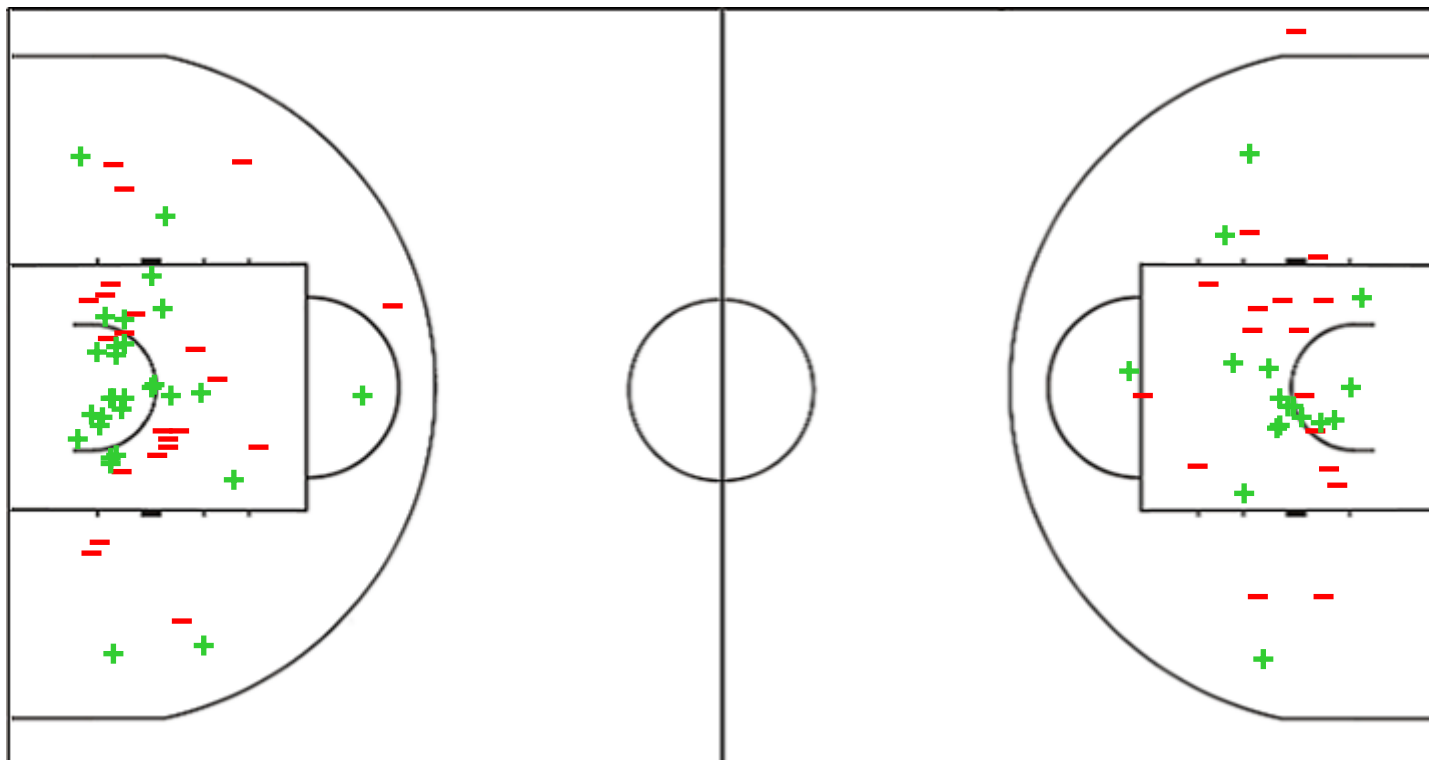

EuroCup Women 2023

Venue: Palais des Sports de Lattes
Game Date: THU 10 NOV 2022
Game Time: 20:00

Game No: K/6
Attendance: 950
Game Duration: 01:39

Shot Chart

BLMA 88 vs 78 IDK (30-18, 16-17, 20-23, 22-20)

Scoring by 5 min intervals:

	Q1		Q2		Q3		Q4	
BLMA	14	30	31	46	58	66	75	88
IDK	12	18	30	35	50	58	64	78

BLMA - Basket Lattes Montpellier Association

IDK - Club Deportivo Ibaeta

BLMA	M / A	%
Fied Goals	35 / 70	50
2 Points	29 / 51	57
3 Points	6 / 19	32
Free Throws	12 / 13	92

%	M / A	IDK
44	29 / 66	Fied Goals
50	17 / 34	2 Points
38	12 / 32	3 Points
80	8 / 10	Free Throws