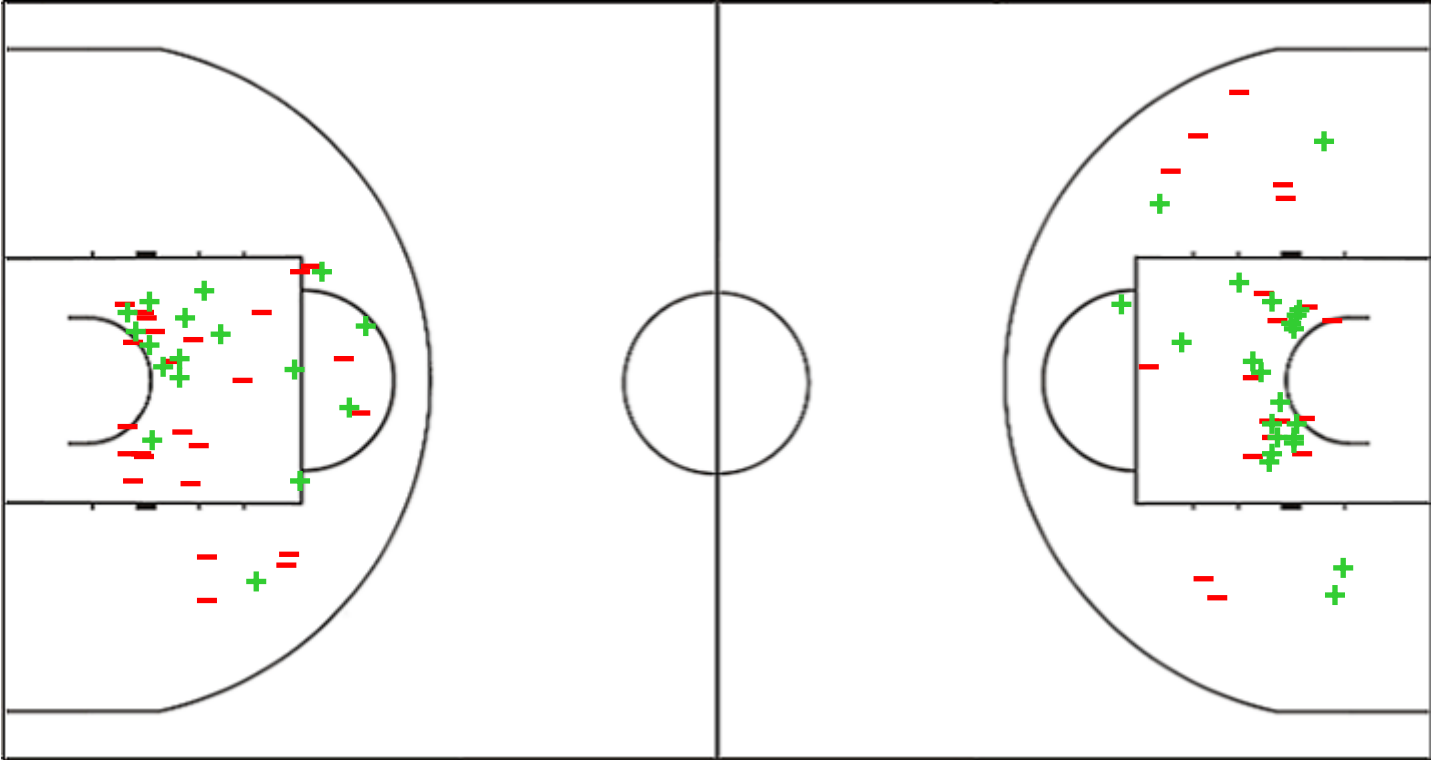

Shot Chart

HAT 74 vs 88 RML

(16-20, 19-22, 17-17, 22-29)

		Q1		Q2		Q3		Q4	
Scoring by 5 min intervals:	HAT	8	16	28	35	46	52	61	74
	RML	9	20	33	42	53	59	71	88

HAT - Hatayspor Büyükşehir Belediye Spor

RML - Elizur Landco Ramla

HAT	M / A	%
Fied Goals	28 / 72	39
2 Points	17 / 42	40
3 Points	11 / 30	37
Free Throws	7 / 9	78

%	M / A	RML
50	31 / 62	Fied Goals
54	22 / 41	2 Points
43	9 / 21	3 Points
77	17 / 22	Free Throws

Shot Chart

HAT 74 vs 88 RML