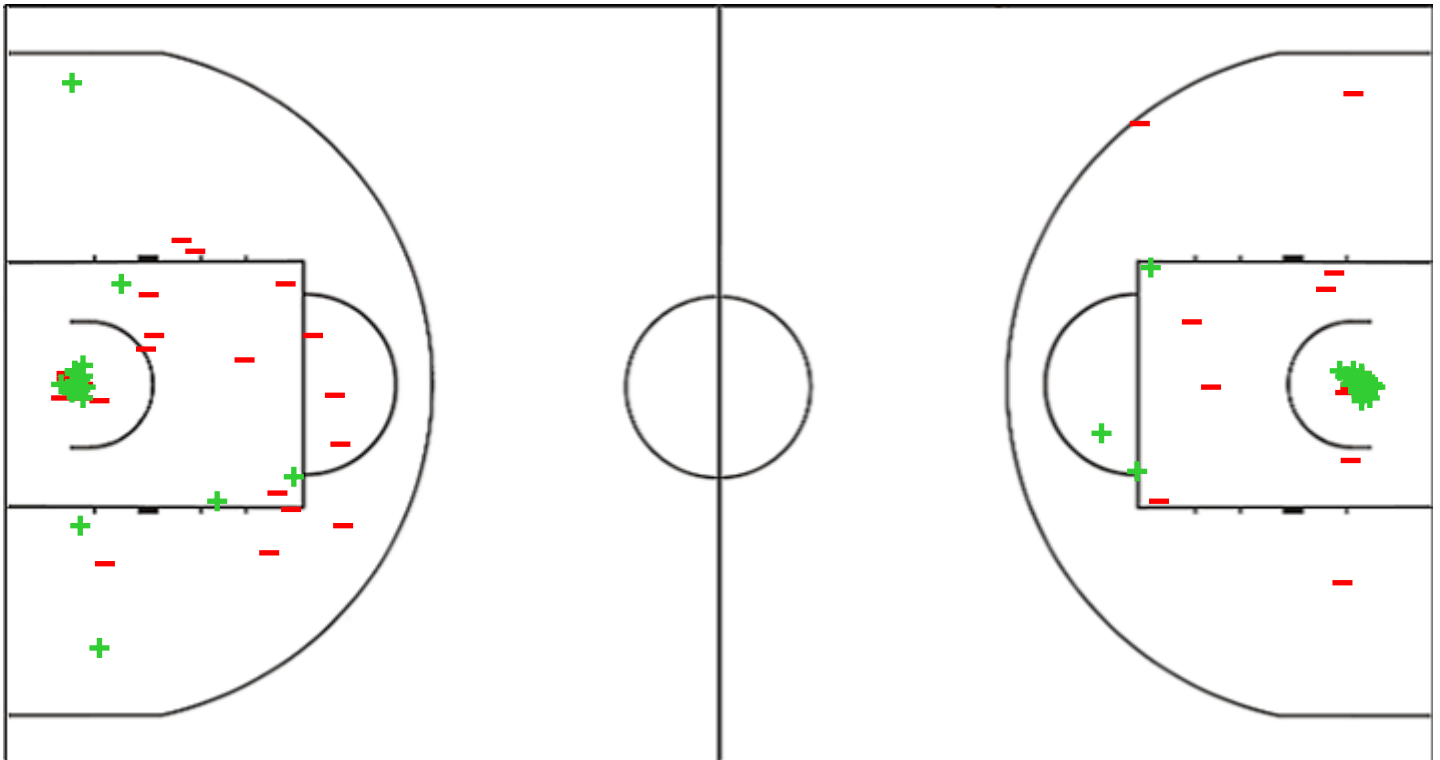

Shot Chart

BBP 70 vs 81 GALA

(19-25, 20-22, 11-23, 20-11)

Scoring by 5 min intervals:

	Q1		Q2		Q3		Q4	
BBP	6	19	25	39	39	50	62	70
GALA	13	25	33	47	63	70	81	81

BBP - Slávia Banská Bystrica

GALA - Galatasaray Spor Kulübü