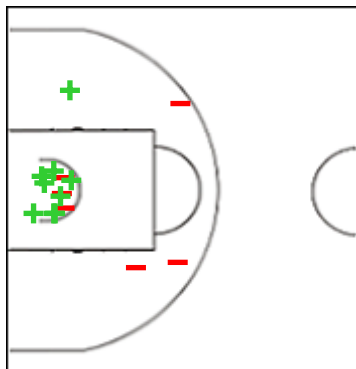

21 BROWN Kalani

	M / A	%
Fied Goals	9 / 15	60
2 Points	9 / 15	60
3 Points	0 / 0	0
Free Throws	5 / 9	56