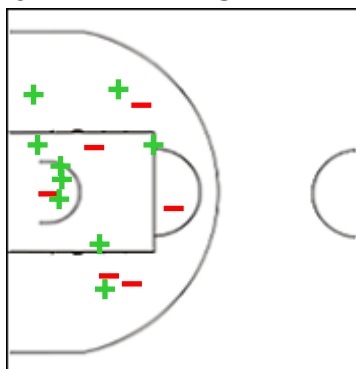

Shot Chart

GYOR 95 vs 81 ASHD

(29-19, 21-15, 18-20, 27-27)

Scoring by 5 min intervals:

	Q1		Q2		Q3		Q4	
GYOR	10	29	38	50	60	68	84	95
ASHD	9	19	22	34	45	54	71	81

GYOR - Uni Győr

3 ELLENBERG-WILEY Aaryn

	M / A	%
Fied Goals	13 / 29	45
2 Points	9 / 15	60
3 Points	4 / 14	29
Free Throws	3 / 3	100