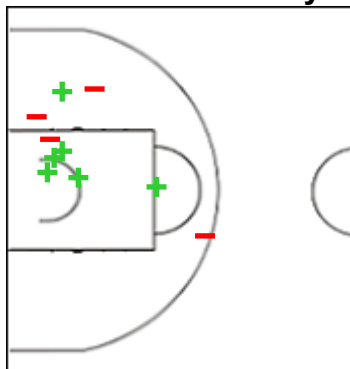

7 ALLEN-TAYLOR Joanne

	M / A	%
Fied Goals	2 / 7	29
2 Points	2 / 6	33
3 Points	0 / 1	0
Free Throws	0 / 0	0

9 GIROUD Marielle

	M / A	%
Fied Goals	9 / 19	47
2 Points	8 / 14	57
3 Points	1 / 5	20
Free Throws	1 / 3	33

10 JACQUOT Elea

	M / A	%
Fied Goals	1 / 3	33
2 Points	1 / 3	33
3 Points	0 / 0	0
Free Throws	3 / 5	60

12 NIKITINAITE Gabby

	M / A	%
Fied Goals	1 / 11	9
2 Points	1 / 3	33
3 Points	0 / 8	0
Free Throws	3 / 4	75

24 RANGE Courtney

	M / A	%
Fied Goals	8 / 17	47
2 Points	6 / 10	60
3 Points	2 / 7	29
Free Throws	0 / 1	0

Shot Chart

BENF 69 vs 63 ELFIC

(15-21, 17-12, 20-13, 17-17)

Scoring by 5 min intervals:

	Q1		Q2		Q3		Q4	
BENF	3	15	24	32	39	52	62	69
ELFIC	9	21	30	33	38	46	56	63