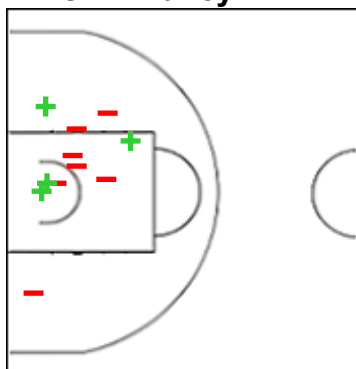

Shot Chart

BENF 69 vs 63 ELFIC

(15-21, 17-12, 20-13, 17-17)

Scoring by 5 min intervals:

	Q1		Q2		Q3		Q4	
BENF	3	15	24	32	39	52	62	69
ELFIC	9	21	30	33	38	46	56	63

ELFIC - BCF Elfic Fribourg

4 FORA Nancy

	M / A	%
Fied Goals	5 / 15	33
2 Points	4 / 11	36
3 Points	1 / 4	25
Free Throws	0 / 1	0