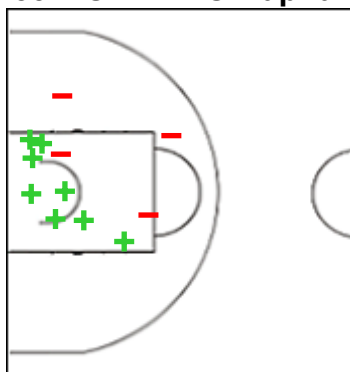

18 CRUZ Carolina

	M / A	%
Fied Goals	2 / 7	29
2 Points	1 / 3	33
3 Points	1 / 4	25
Free Throws	2 / 2	100

22 WARLEY Courtney

	M / A	%
Fied Goals	5 / 12	42
2 Points	5 / 12	42
3 Points	0 / 0	0
Free Throws	1 / 2	50

Shot Chart

BENF 69 vs 63 ELFIC

(15-21, 17-12, 20-13, 17-17)

Scoring by 5 min intervals:

	Q1		Q2		Q3		Q4	
BENF	3	15	24	32	39	52	62	69
ELFIC	9	21	30	33	38	46	56	63

BENF - Sport Lisboa e Benfica

43 CRISTELO Joana

	M / A	%
Fied Goals	0 / 2	0
2 Points	0 / 1	0
3 Points	0 / 1	0
Free Throws	0 / 0	0

55 MONTEIRO Rapha

	M / A	%
Fied Goals	9 / 16	56
2 Points	8 / 12	67
3 Points	1 / 4	25
Free Throws	3 / 3	100

Shot Chart

BENF 69 vs 63 ELFIC