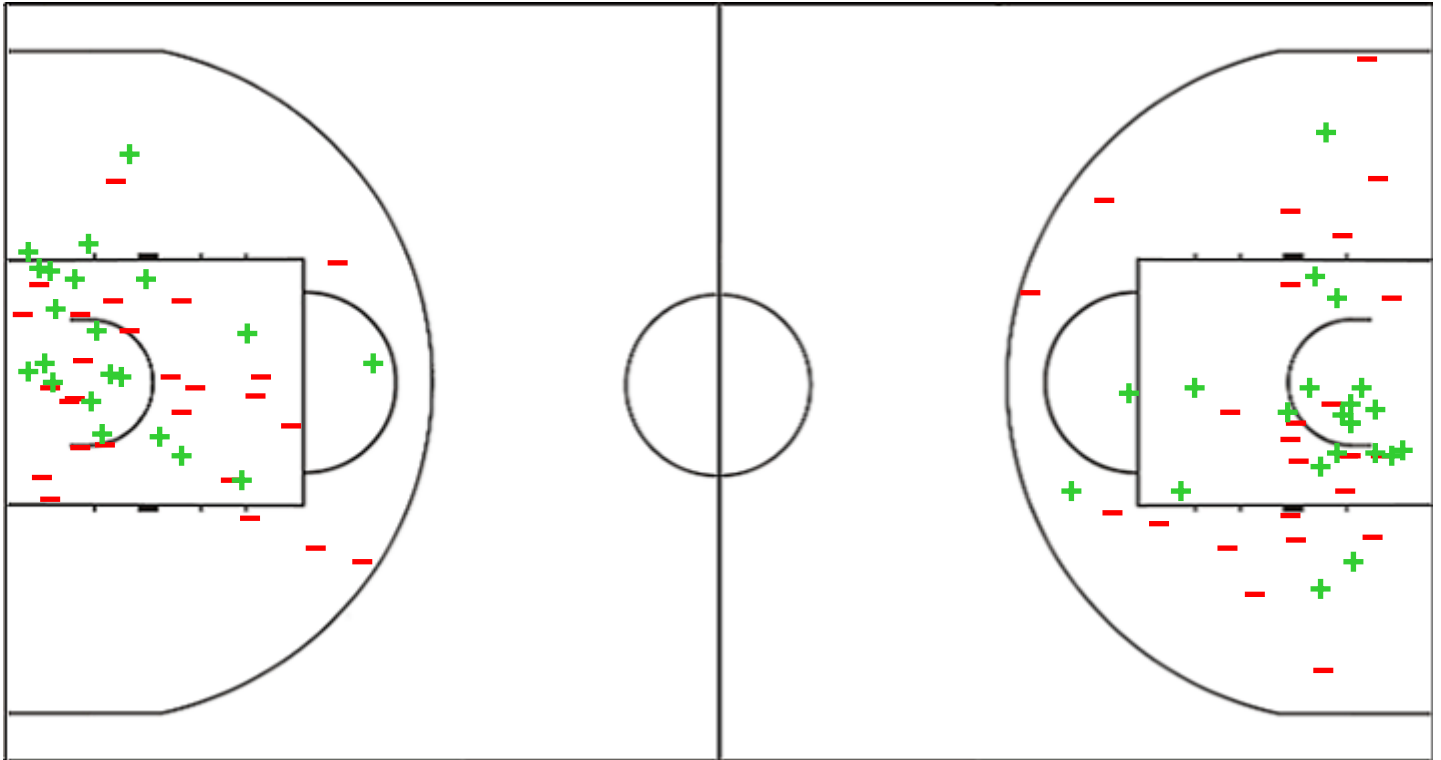

EuroCup Women 2023

Venue: Pavilhao Fidelidade
Game Date: WED 16 NOV 2022
Game Time: 21:00

Game No: G/8
Attendance: 396
Game Duration: 01:40

Shot Chart

BENF 69 vs 63 ELFIC

(15-21, 17-12, 20-13, 17-17)

Scoring by 5 min intervals:

	Q1		Q2		Q3		Q4	
BENF	3	15	24	32	39	52	62	69
ELFIC	9	21	30	33	38	46	56	63

BENF - Sport Lisboa e Benfica

ELFIC - BCF Elfic Fribourg

BENF	M / A	%
Fied Goals	26 / 62	42
2 Points	21 / 47	45
3 Points	5 / 15	33
Free Throws	12 / 15	80

%	M / A	ELFIC
36	26 / 72	Fied Goals
47	22 / 47	2 Points
16	4 / 25	3 Points
50	7 / 14	Free Throws