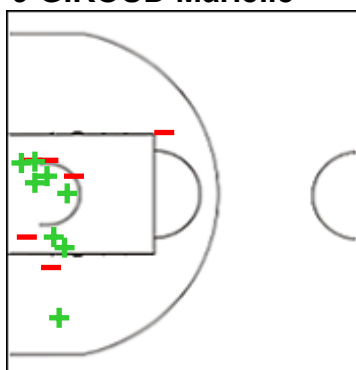

	M / A	%
Fied Goals	0 / 2	0
2 Points	0 / 1	0
3 Points	0 / 1	0
Free Throws	0 / 0	0

55 MONTEIRO Rapha

	M / A	%
Fied Goals	9 / 16	56
2 Points	8 / 12	67
3 Points	1 / 4	25
Free Throws	3 / 3	100

Shot Chart

BENF 69 vs 63 ELFIC

(15-21, 17-12, 20-13, 17-17)

Scoring by 5 min intervals:

	Q1		Q2		Q3		Q4	
BENF	3	15	24	32	39	52	62	69
ELFIC	9	21	30	33	38	46	56	63

ELFIC - BCF Elfic Fribourg

4 FORA Nancy

	M / A	%
Fied Goals	5 / 15	33
2 Points	4 / 11	36
3 Points	1 / 4	25
Free Throws	0 / 1	0

7 ALLEN-TAYLOR Joanne

	M / A	%
Fied Goals	2 / 7	29
2 Points	2 / 6	33
3 Points	0 / 1	0
Free Throws	0 / 0	0

9 GIROUD Marielle

	M / A	%
Fied Goals	9 / 19	47
2 Points	8 / 14	57
3 Points	1 / 5	20
Free Throws	1 / 3	33