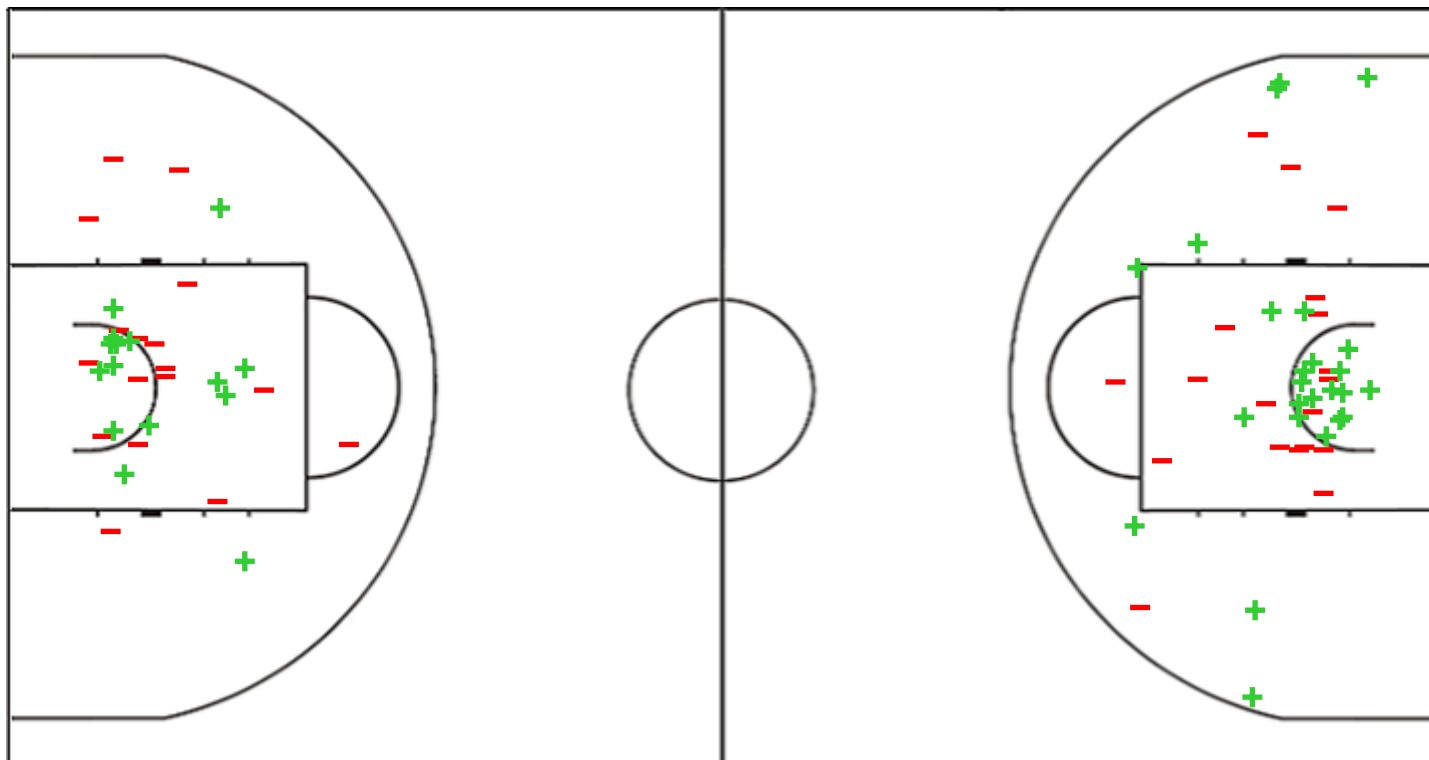

EuroCup Women 2023

Venue: Centre Culturel et Sportif "Am Sand"
Game Date: WED 16 NOV 2022
Game Time: 19:30

Game No: I/7
Attendance: 75
Game Duration: 01:35

Shot Chart

GWH 54 vs 90 SEDI

(14-13, 10-28, 14-24, 16-25)

Scoring by 5 min intervals:

	Q1		Q2		Q3		Q4	
GWH	11	14	20	24	27	38	48	54
SEDI	4	13	26	41	55	65	78	90

GWH - BBC Grengewald Hueschtert

SEDI - A.E. Sedis Basket

GWH	M / A	%
Fied Goals	20 / 51	39
2 Points	15 / 32	47
3 Points	5 / 19	26
Free Throws	9 / 12	75

%	M / A	SEDI
47	36 / 76	Fied Goals
57	25 / 44	2 Points
34	11 / 32	3 Points
78	7 / 9	Free Throws